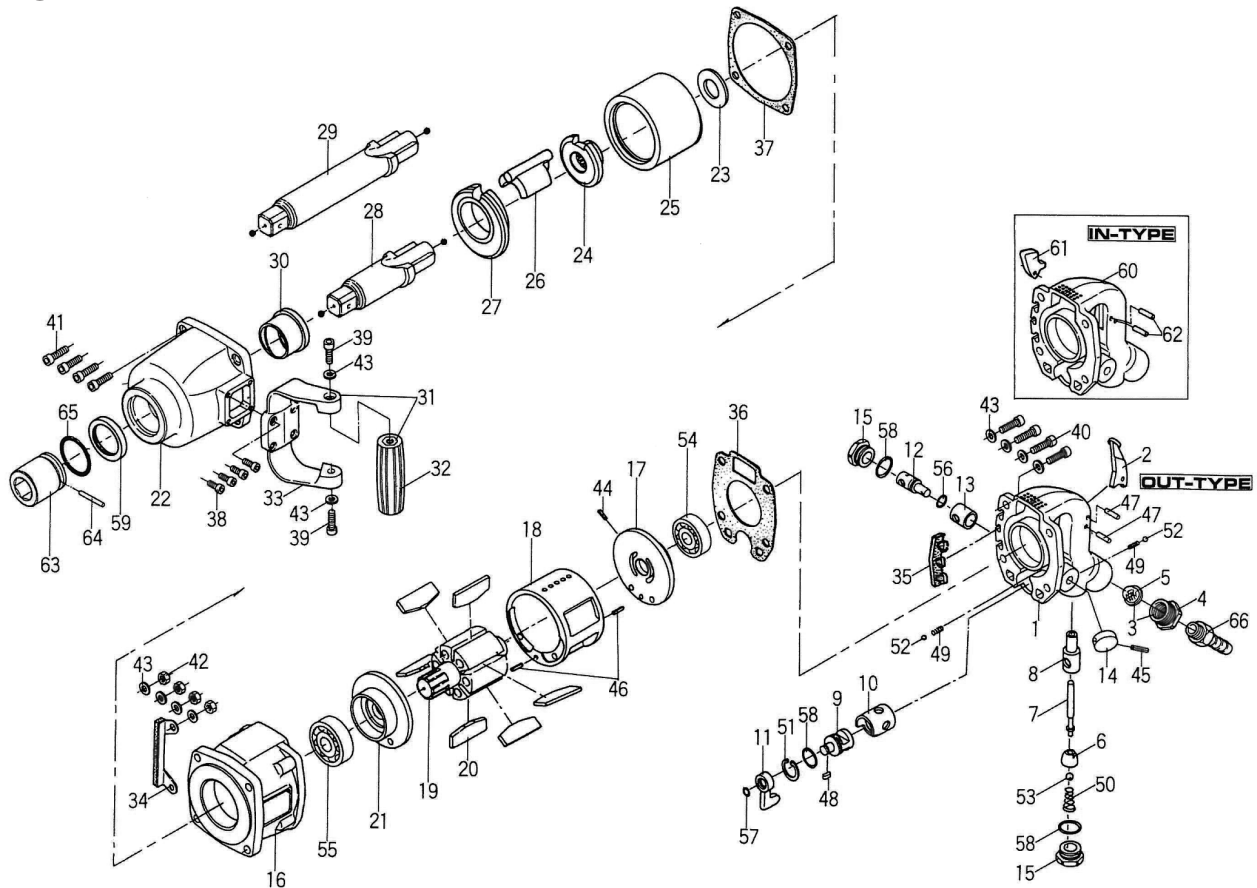

## PARTS LIST — FOR REFERENCE ONLY

Index Number	Part Number	Description	Qty.	Index Number	Part Number	Description	Qty.	Index Number	Part Number	Description	Qty.
1	116-010-0	Handle (Out)	1	22	116-028-0	Hammer Casing	1	44	973-110-0	Roll Pin (3 x 10)	1
2	109-107-1	Throttle Trigger	1	23	116-310-0	Anvil Rear Spacer	1	45	973-124-0	Roll Pin (3 x 24)	1
3	116-806-1	Air Inlet Bushing Assy	1	24	116-311-0	Hammer Cam	1	46	973-214-0	Roll Pin (4 x 14)	2
4	116-091-0	Air Inlet Bushing	1	25	116-312-0	Hammer Cage	1	47	973-220-0	Roll Pin (4 x 20)	2
5	116-835-0	Filter	1	26	116-313-0	Hammer	1	48	974-008-0	Key (3 x 8)	1
6	116-100-1	Valve	1	27	116-326-0	Hammer Cage Bushing	1	49	976-032-0	Spring (3.6 x 13 x 0.5)	2
7	116-104-0	Valve Rod	1	28	116-319-0	Anvil (0)	1	50	977-257-0	Cone Spring (10 x 15 x 25)	1
8	116-103-0	Valve Rod Bushing	1	29	116-323-2	Extended Anvil (0)	1	51	979-017-0	Inner Snap Ring (24)	1
9	116-210-0	Reverse Valve	1	30	116-328-0	Anvil Bushing	1	52	981-003-0	Ball (5/32)	2
10	116-211-0	Reverse Valve Bushing	1	31	11 6-896-0	Dead Handle Assembly	1	53	981-032-0	Ball (7/16)	1
11	116-212-0	Reverse Lever	1	32	11 6-720-0	Dead Handle	1	54	982-204-0	Ball Bearing (6204)	1
12	116-240-0	Regulator Valve	1	33	11 6-722-0	Dead Handle Connector	1	55	982-205-0	Ball Bearing (6205)	1
13	116-241-0	Regulator Valve Bushing	1	34	116-840-0	Casing Protector	1	56	990-011-0	O-Ring (P12)	1
14	116-242-1	Regulator Dial	1	35	116-842-0	Handle Cover	1	57	990-906-0	O-Ring (SNS-8)	1
15	116-243-0	Regulator Valve Cover	2	36	116-850-0	Handle Packing	1	58	990-918-0	O-Ring (SNS-20)	3
16	116-025-0	Casing	1	37	116-857-0	Hammer Casing Packing	1	59	995-201-0	Oil Seal (VB40525)	1
17	116-285-0	Rear Plate	1	38	945-114-0	Allen Head Bolt(M5 x 14)	4	60	116-010-1	Handle (In)	1
18	116-286-0	Cylinder	1	39	945-318-0	Allen Head Bolt (M8 x 18)	2	61	085-107-1	Throttle Trigger	1
19	116-287-0	Rotor	1	40	945-330-0	Allen Head Bolt (M8 x 30)	4	62	973-124-0	Roll Pin (3 x 24)	2
20	116-288-1	Blade	6	41	945-335-0	Allen Head Bolt (M8 x 35)	4				
21	116-289-0	Front Plate	1	42	960-048-0	Hexagon Nut (1-M8)	4				
21-1	116-007-0	Hammer Casing Assy	1	43	961-014-0	Flat Washer (8)	10				