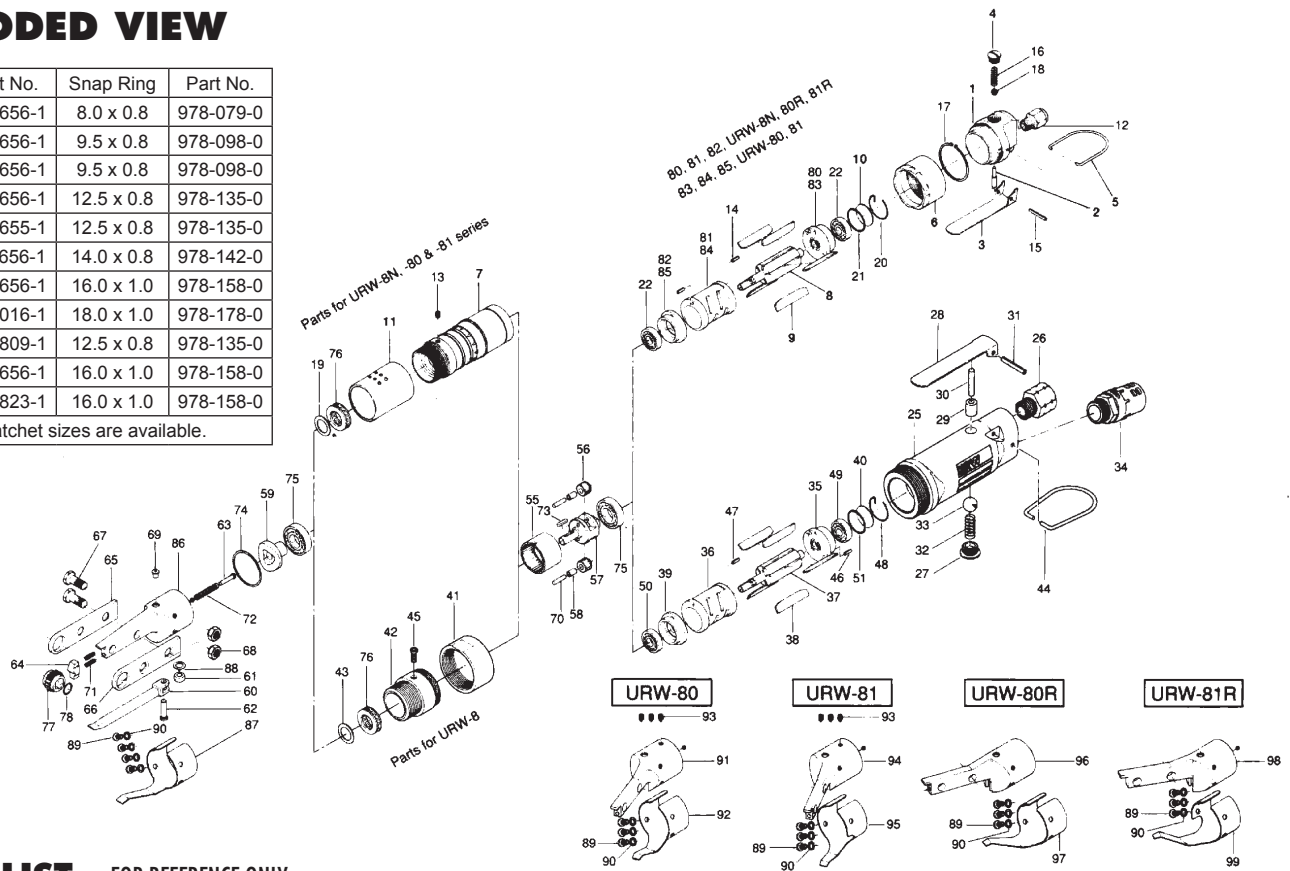

URW-8, -8N, -80, -80R, -81, & -81R SERIES RATCHET WRENCHES

EXPLODED VIEW

Size	Part No.	Snap Ring	Part No.
7 mm	221-656-1	8.0 x 0.8	978-079-0
8 mm	222-656-1	9.5 x 0.8	978-098-0
9 mm	201-656-1	9.5 x 0.8	978-098-0
10 mm	210-656-1	12.5 x 0.8	978-135-0
11 mm	858-655-1	12.5 x 0.8	978-135-0
12 mm	211-656-1	14.0 x 0.8	978-142-0
13 mm	207-656-1	16.0 x 1.0	978-158-0
15 mm	881-016-1	18.0 x 1.0	978-178-0
7/16"	858-809-1	12.5 x 0.8	978-135-0
1/2"	209-656-1	16.0 x 1.0	978-158-0
9/16"	858-823-1	16.0 x 1.0	978-158-0

Many other ratchet sizes are available.

PARTS LIST — FOR REFERENCE ONLY

Index Number	Part Number	Description	Qty.
PARTS FOR URW-8N, -80, -80R, -81, & -81R			
1	201-014-1	Handle	1
2	201-104-1	Valve Rod	1
3	020-107-1	Valve Lever	1
4	201-108-1	Valve Plug	1
5	201-790-1	Suspension Ring	1
6	201-736-1	Handle Nut	1
7	201-025-1	Casing	1
8	201-287-1	Rotor	1
9	201-288-1	Blade	5
10	510-291-1	Rear Plate Spacer	1
11	201-782-1	Exhaust Deflector	1
12	942-114-0	Connecting Screw	1
13	952-204-0	Allen Head Screw (M4 x 23)	1
14	973-110-0	Roll Pin (3 x 10)	2
15	973-124-0	Roll Pin (3 x 24)	1
16	976-129-0	Spring (6.5 x 21)	1
17	979-543-0	Outer Snap Ring (WR43)	1
18	981-207-0	Steel Ball (9/32)	1
19	201-697-1	Thrust Rear Spacer	1
20	978-310-0	Snap Ring (31 x 1.2)	1
21	990-920-0	O-Ring (SNS-25)	1
22	982-024-0	Ball Bearing (629)	2
PARTS FOR URW-8			
25	201-984-5	Casing Assembly	1
26	191-091-5	Air Inlet Bushing	1 ■
27	201-108-1	Valve Plug	1 ■
28	500-107-1	Valve Lever	1 ■
29	553-103-1	Valve Rod Bushing	1 ■
30	970-324-0	Pin (H)(4 x 24)	1 ■
31	973-124-0	Roll Pin (3 x 24)	1 ■
32	977-154-0	Cone Spring (7 x 7.5 x 17)	1 ■
33	981-030-0	Polyurethane Ball (3/8)	1 ■
34	235-885-0	Silencer	1
35	201-285-5	Rear Plate	1
36	621-286-0	Cylinder	1
37	201-287-1	Rotor	1
38	201-288-5	Blade	5
39	201-289-6	Front Plate	1
40	609-291-1	Rear Plate Spacer	1