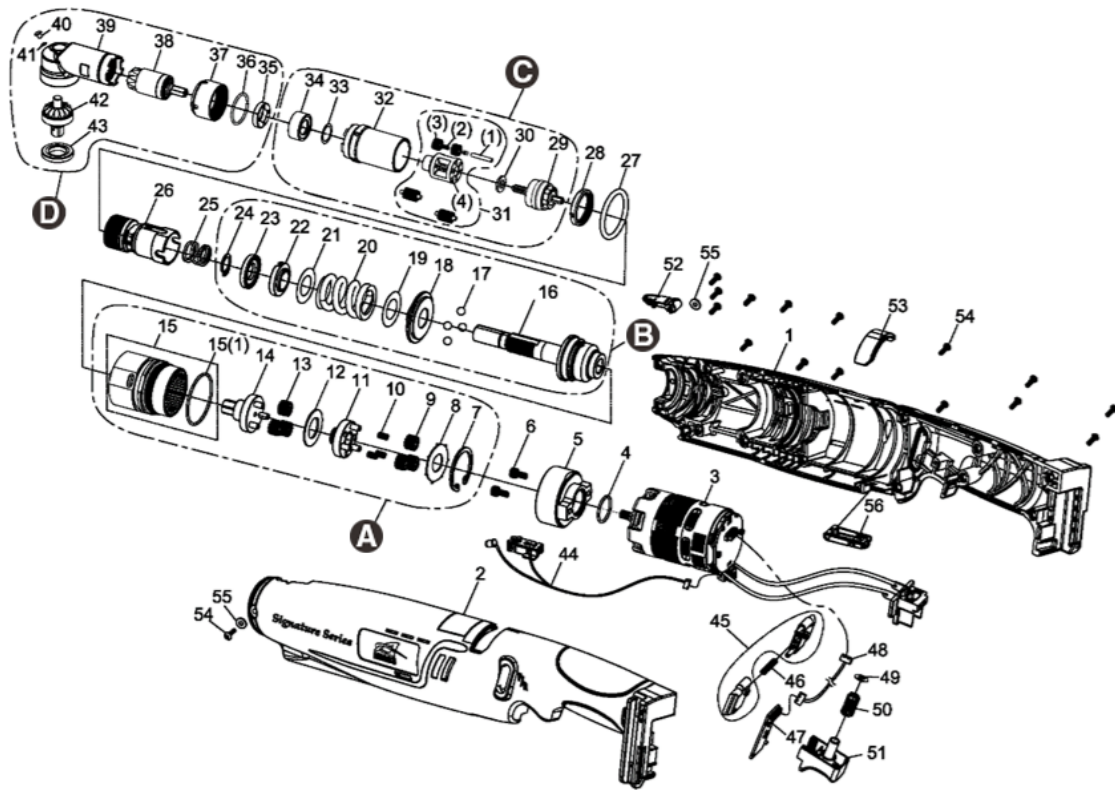

SPC-A27038 CORDLESS SHUT-OFF ANGLE TOOL

EXPLODED VIEW

PARTS LIST — FOR REFERENCE ONLY

Index Number	Part Number	Description	Qty.	Index Number	Part Number	Description	Qty.	Index Number	Part Number	Description	Qty.
1	C01WR#G2	Upper Housing	1	25	D48WR	Spring	1	46	D48PW15-1	Spring	1
2	B02WR-AM#G2	Lower Housing	1	26	B51WRB70-3	Connecting Holder Assembly	1	47	E76WR	PC Board	1
3	B83WR10	Brushless Motor Assembly w/Driver	1	27	000-4120W	Marking Ring (P32, White)	1	48	E86SC	Connector Wire	1
4	000-4110	O-Ring (16 x 1.5)	1	28	D54WRB-3#BZ	Adjust Nut	1	49	C39PW15-3	Washer	1
5	D51SC108B	Motor Holder	1	C	B49WRB70-2	Gear Ring Unit	1	50	D48PW15	Spring	1
6	000-0242	Screw (M4 x 8L)	2	29	B51WRB70-2	Sun Gear Assembly	1	51	B09PW15#B1	Trigger Assembly	1
A	B50WRB70	Gear Box Unit	1	30	D39WRB-5	Washer	1	52	C10SC108B-2#B1	Cover	1
7	000-3128	Snap Ring (RTW-28)	1	31	B51WRB70	Gear Cage Assembly	1	53	C10WR#W2	Cover	1
8	D39WR	Washer	1	31(1)	000-3436	Pin	3	54	000-1430C	Screw (M3 x P0.5 x 10L)	16
9	D49WRB-13	Planet Gear	3	31(2)	000-2415	Needle Bearing	6	55	000-1531B	Washer (3.3 x 8)	2
10	000-2415	Needle Bearing	3	31(3)	D49WRB-9	Planet Gear	6	56	C10WRB#B1	Cover	1
11	B51WRB-8	Gear Cage Assembly	1	31(4)	D51WRB	Gear Cage	1				
12	D39WR-8	Washer	1	32	D49WRB-2#BZ	Gear Ring	1				
13	D49WR-10	Planet Gear	3	33	D39WRB-2	Washer	1				
14	B51WR-11	Gear Plate Assembly	1	34	D42WRB-3	Bushing	1				
15	B50WR	Gear Box Assembly	1	D	B42WRB3-70	Angle Housing Unit	1				
15(1)	000-4118	O-Ring (28 x 1.5)	1	35	D54WRB-2	Lock Nut	1				
B	B43WR70	Clutch Unit	1	36	D44WRB	Collar	1				
16	B29WRB	Clutch Assembly	1	37	D54WRB-1#BZ	Lock Nut	1				
17	000-3853	Steel Ball (7/32")	4	38	B49WRB70-1	Main Bevel Gear Assembly	1				
18	D39WR-2	Washer	1	39	B42WRB70#BZ	Angle Housing Assembly	1				
19	D39WR-7	Washer	1	40	000-1340	Screw	1				
20	D48WR-2	Spring (Yellow)	1	41	000-4114	O-Ring (3 x 1.5)	1				
21	D39WR-5	Washer (White)	1	42	B49WRB3-70	Bevel Gear Assembly	1				
22	D39SC108B-2	Adjust Washer	1	43	D54WRB#BZ	Lock Nut	1				
23	D54WR	Adjust Nut	1	44	B75WR	Sensor & LED Assembly	1				
24	000-3012I	Snap Ring (ISTW-12)	1	45	B09PW15-1#B1	F/R Valve (1 set x 2 pcs)	1				