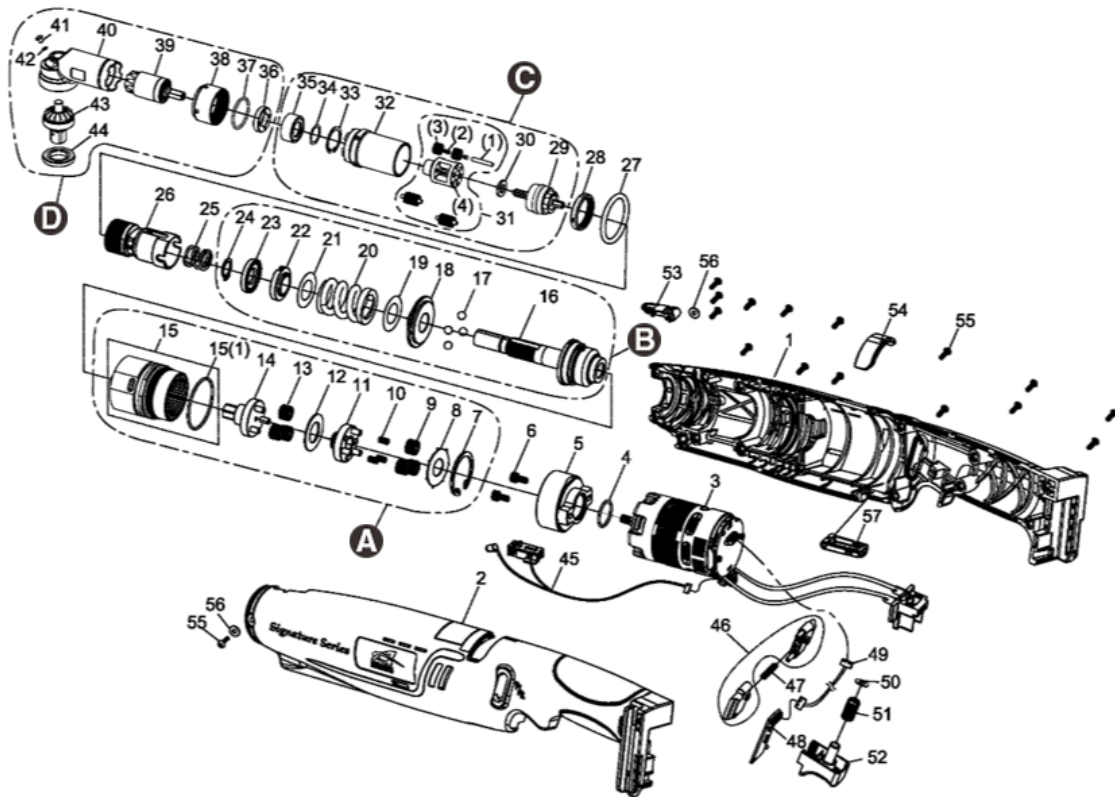

SPC-A25038 CORDLESS SHUT OFF ANGLE TOOL

EXPLODED VIEW

PARTS LIST — FOR REFERENCE ONLY

Index Number	Part Number	Description	Qty.	Index Number	Part Number	Description	Qty.	Index Number	Part Number	Description	Qty.
1	C01WR#G2	Upper Housing	1	25	D48WR	Spring	1	45	B75WR	Sensor & LED Assembly	1
2	B02WR-AM#G2	Lower Housing	1	26	B51WRB50-5	Connecting Holder Assembly	1	46	B09PW15-1#B1	F/R Valve (1 set x 2 pcs)	1
3	B83WR10	Brushless Motor Assembly w/Driver	1	27	000-4120W	Marking Ring (P32, White)	1	47	D48PW15-1	Spring	1
4	000-4110	O-Ring (16 x 1.5)	1	28	D54WRB-7#BZ	Adjust Nut	1	48	E76WR	PC Board	1
5	D51SC108B	Motor Holder	1	C	B49WRB50-7	Gear Ring Unit	1	49	E86SC	Connector Wire	1
6	000-0242	Screw (M4 x 8L)	2	29	B51WRB50-4	Sun Gear Assembly	1	50	C39PW15-3	Washer	1
A	B50WR10	Gear Box Unit	1	30	D39WRB-5	Washer	1	51	D48PW15	Spring	1
7	000-3128	Snap Ring (RTW-28)	1	31	B51WRB50-1	Gear Cage Assembly	1	52	B09PW15#B1	Trigger Assembly	1
8	D39WR	Washer	1	31(1)	000-3436	Pin	3	53	C10SC108B-2#B1	Cover	1
9	D49WRB-13	Planet Gear	3	31(2)	000-2415	Needle Bearing	6	54	C10WR#W2	Cover	1
10	000-2415	Needle Bearing	3	31(3)	D49WRB-8	Planet Gear	6	55	000-1430C	Screw (M3 x P0.5 x 10L)	16
11	B51WRB-7	Gear Cage Assembly	1	31(4)	D51WRB-1	Gear Cage	1	56	000-1531B	Washer (3.3 x 8)	2
12	D39WR-8	Washer	1	32	D49WRB-7#BZ	Gear Ring	1	57	C10WRB#B1	Cover	1
13	D49WR-8	Planet Gear	3	33	000-3126I	Inverted Retaining Ring (IRTW-26)	1				
14	B51WR-9	Gear Plate Assembly	1	34	D39PW15-1	Washer	1				
15	B50WR	Gear Box Assembly	1	35	D42WRB-2	Bushing	1				
15(1)	000-4118	O-Ring (28 x 1.5)	1	D	B42WRB3-50	Angle Housing Unit	1				
B	B43WR50	Clutch Unit	1	36	D54WRB-6	Lock Nut	1				
16	B29WRB	Clutch Assembly	1	37	D44WRB-1	Collar	1				
17	000-3853	Steel Ball (7/32")	4	38	D54WRB-5#BZ	Lock Nut	1				
18	D39WR-2	Washer	1	39	B49WRB50-6	Main Bevel Gear Assembly	1				
19	D39WR-7	Washer	1	40	B42WRB50-1#BZ	Angle Housing Assembly	1				
20	D48WRB-1	Spring (Blue)	1	41	000-1340	Screw	1				
21	D39WR-5	Washer (White)	1	42	000-4114	O-Ring (3 x 1.5)	1				
22	D39SC108B-2	Adjust Washer	1	43	B49WRB3-50	Bevel Gear Assembly	1				
23	D54WR	Adjust Nut	1	44	D54WRB4#BZ	Lock Nut	1				
24	000-3012I	Snap Ring (ISTW-12)	1								