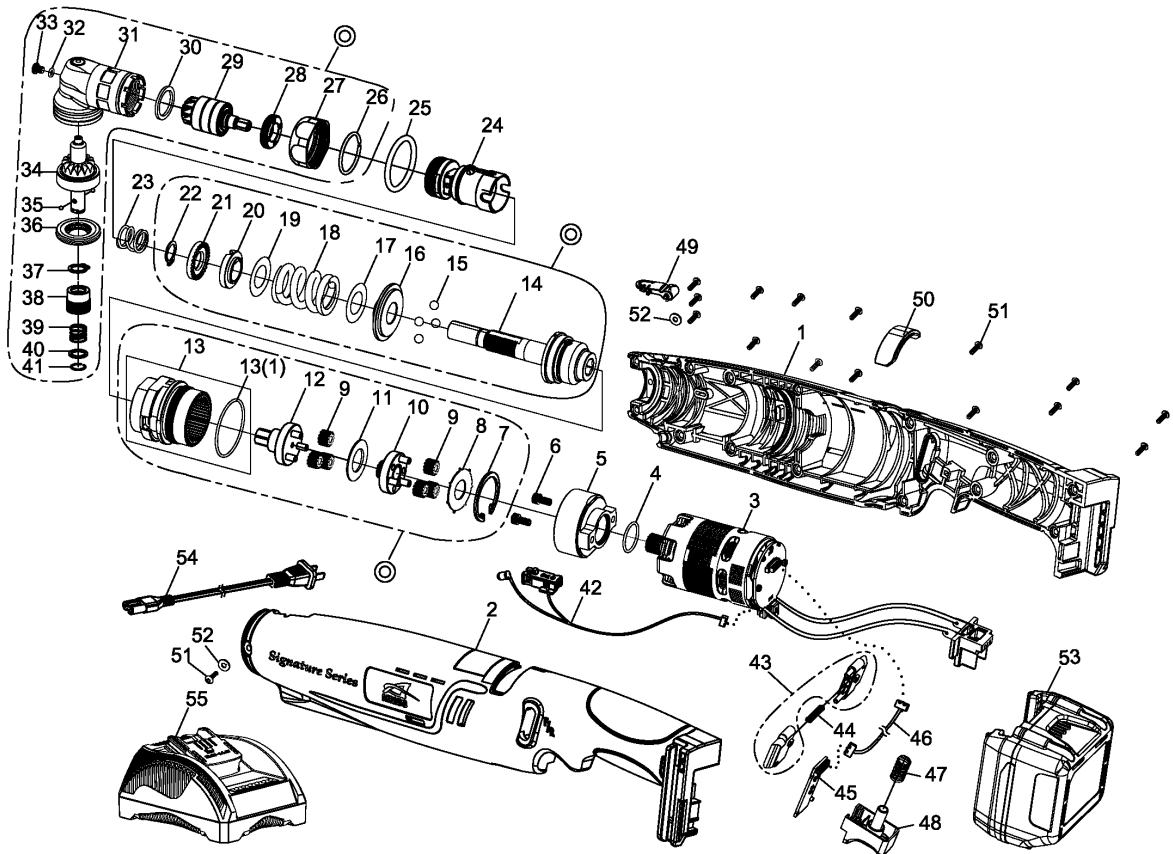

SPC-A21025Q 18V CORDLESS SHUT OFF ANGLE SCREWDRIVER (LI-ION)

EXPLODED VIEW

PARTS LIST — FOR REFERENCE ONLY

Index Number	Part Number	Description	Qty.	Index Number	Part Number	Description	Qty.	Index Number	Part Number	Description	Qty.
1	C01WR#G2	Upper Housing	1	GEAR BOX UNIT				ANGLE HOUSING UNIT			
2	B02WR-AM#G2	Lower Housing	1	7	B50WR10	Gear Box Unit	1	26	B42WR#BZ	Angle Housing Unit	1
3	B83WR10	Brushless Motor Assembly w/Driver	1	8	000-3128	Snap Ring (RTW-28)	1	27	D44WR108B	Collar	1
4	000-4110	O-Ring (16 x 1.5)	1	9	D39WR	Washer	1	28	D54WR108B#BZ	Lock Nut	1
5	D51SC108B	Motor Holder	1	10	D49WR-8	Planet Gear	6	29	D54WR108B-1B	Lock Nut	1
6	000-0242	Screw (M4 x 8L)	2	11	B51WR-7	Gear Cage Assembly	1	30	B49WR144B-8	Main Bevel Gear Assembly	1
23	D48WR	Spring	1	12	D39WR-8	Washer	1	31	D39WR144B	Washer	1
24	B51WR	Connecting Holder Assembly	1	13	B51WR-9	Gear Plate Assembly	1	32	B42WR-1#BZ	Angle Housing Assembly	1
25	000-4120R	Marking Ring (P32, Red)	1	13(1)	B50WR	Gear Box Assembly	1	33	000-4114	O-Ring (3 x 1.5)	1
42	B75WR	Sensor & LED Assembly	1	13(1)	000-4118	O-Ring (28 x 1.5)	1*	34	000-1340	Screw (M4 x 5L)	1
43	B09PW15-1#B1	F/R Valve (1 set x 2 pcs)	1	CLUTCH UNIT				35	B49WR144B-9	Bevel Gear Assembly	1
44	D48PW15-1	Spring	1	14	B43WR10	Clutch Unit	1	36	000-3833	Steel Ball (3)	2
45	E76WR	PC Board	1	15	B29WR	Clutch Assembly	1	37	D54WR108B-2B	Lock Nut	1
46	E86SC	Connector Wire	1	16	000-3853	Steel Ball (7/32")	4	38	000-3011	Snap Ring (STW-11)	1
47	D48PW15	Spring	1	17	D39WR-2	Washer	1	39	D42ID144A	Quick Change Holder	1
48	B09PW15#B1	Trigger Assembly	1	18	D39WR-7	Washer	1	40	D48ID144A	Spring	1
49	C10SC108B-2#B1	Cover	1	19	D48WR-1	Spring (Red)	1	41	D39ID144A	Hold Spacer	1
50	C10WR#W2	Cover	1	20	D39WR-5	Washer (White)	1	42	D44ID144A	Anvil Collar	1
51	000-1430C	Screw (M3 x P0.5 x 10L)	16	21	D39SC108B-2	Adjust Washer	1	AIMCO also offers a complete line of standard & special adapters, bits, sockets, and extensions			
52	000-1531B	Washer (3.3 x 8)	2	22	D54SC108B	Adjust Nut	1				
53	BB180C-320	18V Li-Ion 2.0Ah Battery	1	43	000-3012	Snap Ring (STW-12)	1				
54	E86B	Power Cord	1								
55	B84192B	Battery Charger	1								