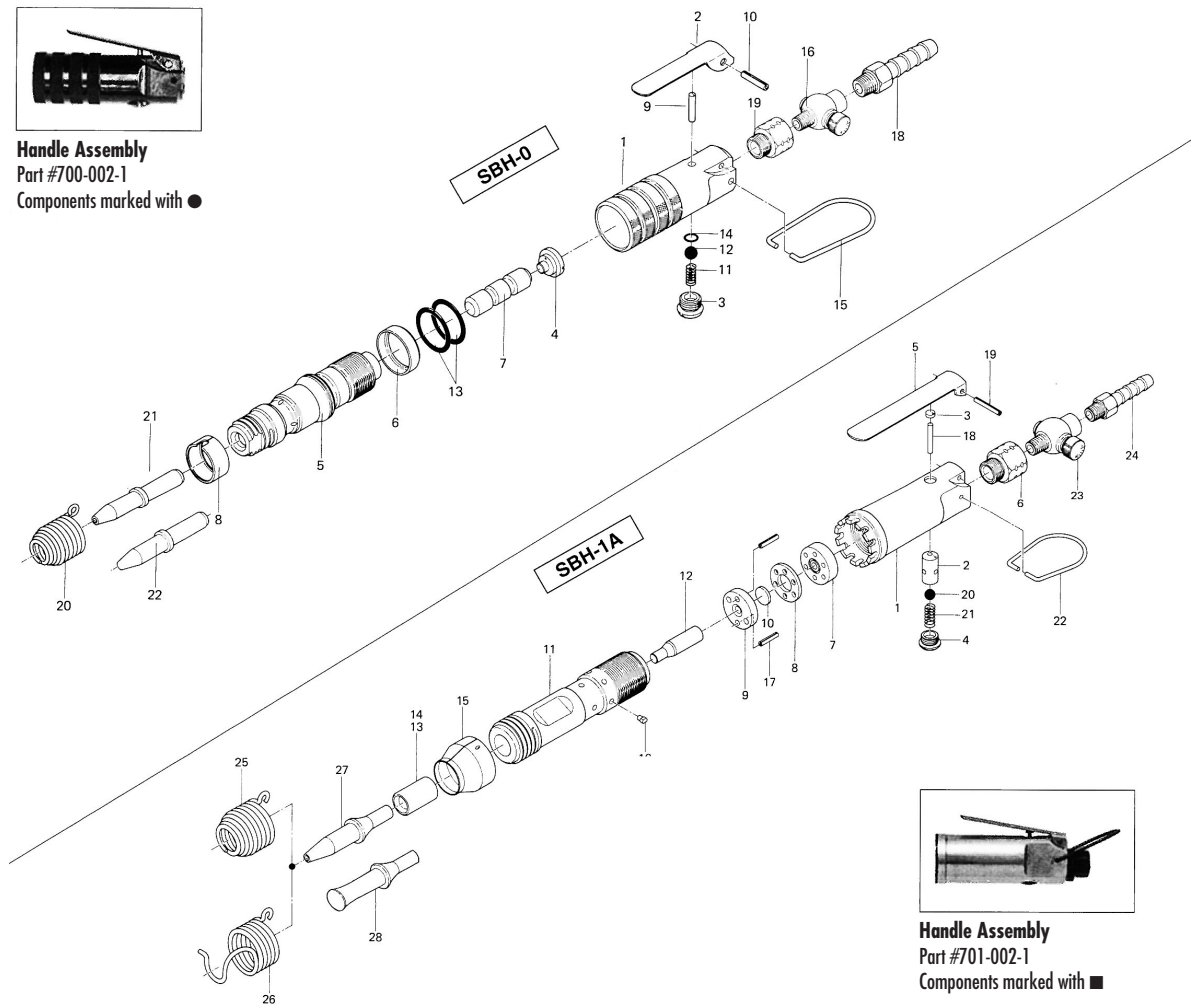

SBH-0 & SBH-1A BABY RIVETING HAMMER

EXPLODED VIEW

Handle Assembly
Part #700-002-1
Components marked with ●

Handle Assembly
Part #701-002-1
Components marked with ■

PARTS LIST — FOR REFERENCE ONLY

Index Number	Part Number	Description	Qty.
PARTS FOR SBH-0			
1	700-011-1	Handle	1 ●
2	700-107--1	Valve Lever	1 ●
3	601-108-1	Valve Plug	1 ●
4	700-285-1	Rear Plate	1
5	700-286-1	Cylinder	1
6	700-203-1	O-Ring Spacer	1
7	700-4546-1	Piston	1
8	700-782-1	Exhaust Deflector	1
9	970-215-0	Pin (A) (3 x 14.5)	1 ●
10	973-118-0	Roll Pin (3 x 18)	1 ●
11	976-066-0	Spring (4.6 x 9)	1 ●
12	981-205-0	Steel Ball (7/32)	1 ●
13	990-017-0	O-Ring (P18)	1
14	990-904-0	O-Ring (SNS-6)	1 ●

ACCESSORIES FOR SBH-0			
15	401-790-1	Suspension Ring	1
16	932-100-0	Air Regulator (U 1/8")	1
17	934-110-0	Air Hose Assembly (1/4")	1

Index Number	Part Number	Description	Qty.
19	942-101-0	Connecting Screw (1/8 x 1/8)	1
20	700-810-1	Retainer Spring (small)	1
21	920-004-0	Round Head Rivet Set (2.0)	1
22	920-810-0	Flat Head Rivet Set (2.3)	2
PARTS FOR SBH-1A			
1	701-022-1	Handle	1 ■
2	010-102-1	Valve Bushing	1 ■
3	701-106-1	Valve Rod Cap	1 ■
4	201-108-1	Valve Plug	1 ■
5	500-107-1	Valve Lever	1 ■
6	185-091-7	Air Inlet Bushing	1 ■
7	701-198-1	Rear Valve Seat	1
8	701-199-1	Medium Valve Seat	1
9	701-200-1	Front Valve Seat	1
10	701-195-1	Main Valve	1
11	701-288-1	Cylinder	1
12	701-546-1	Piston	1
13	705-567-1	Bushing (R)	1
14	786-567-1	Bushing (H)	1

Index Number	Part Number	Description	Qty.
15	701-782-2	Exhaust Deflector	1
16	701-565-1	Lock Sleeve Key	1
17	701-764-1	Notch Pin (3 x 17)	2
18	970-240-0	Pin (H) (3 x 24)	1 ■
19	973-124-0	Roll Pin (3 x 24)	1 ■
20	981-207-0	Ball (9/32)	1 ■
21	976-151-0	Spring (7 x 16)	1 ■

ACCESSORIES FOR SBH-1A			
22	010-790-1	Suspension Ring	1
23	932-110-0	Air Regulator (U 1/4)	1
25	705-810-1	Retainer Spring (small)	1
26	705-813-1	Round Head Rivet Set (2.6)	1
28	920-801-0	Flat Head Rivet Set (3.0)	1