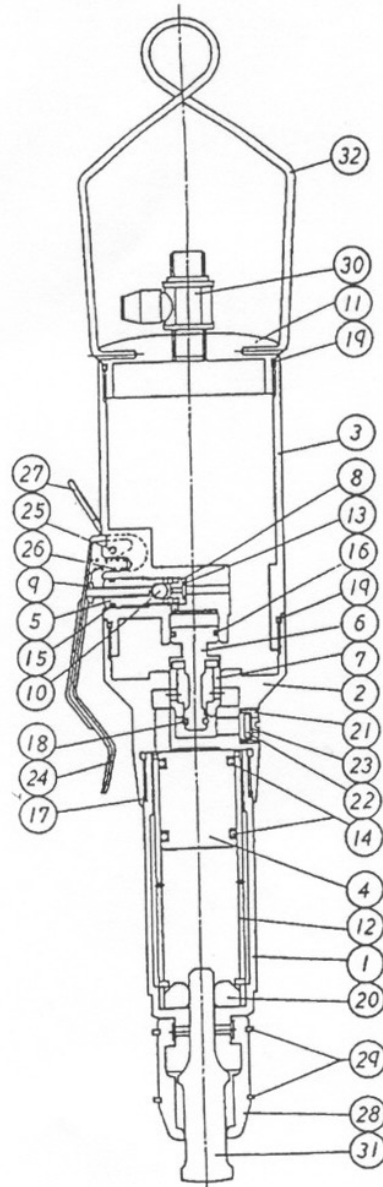

RH-100Z ONE SHOT HAMMER

EXPLODED VIEW

PARTS LIST — FOR REFERENCE ONLY

Index Number	Part Number	Description	Qty.	Index Number	Part Number	Description	Qty.	Index Number	Part Number	Description	Qty.
1	RH-100-1	Head Cylinder	1	13	RH-100-13	O-Ring	1	25	RH-100-25	Spring Pin	1
2	RH-100-2	Unit Cylinder	1	14	RH-100-14	O-Ring	1	26	RH-100-26	Lever Spring	1
3	RH-100-3	Switch Body	1	15	RH-100-15	O-Ring	1	27	RH-100-27	Hook	1
4	RH-100-4	Hitting Piston	1	16	RH-100-16	O-Ring	1	28	RH-100-28	Rivet Snap Holder	1
5	RH-100-5	Lock Screw	1	17	RH-100-17	O-Ring	1	29	RH-100-29	Retainer Ring	1
6	RH-100-6	Valve Piston	1	18	RH-100-18	O-Ring	1	30	RH-100-30	Air Inlet Valve	1
7	RH-100-7	Valve No. 1	1	19	RH-100-19	O-Ring	1	31	RH-100-31	Rivet Snap	1
8	RH-100-8	Valve No. 2	1	20	RH-100-20	Rubber Cushion	1	32	RH-100-32	Hanger	1
9	RH-100-9	Air Pin	1	21	RH-100-21	Silencer Cap	1				
10	RH-100-10	Urethane Ball	1	22	RH-100-22	Silencer	1				
11	RH-100-11	Cap	1	23	RH-100-23	Silencer Net	1				
12	RH-100-12	Inner Cylinder	1	24	RH-100-24	Switch Lever	1				

FOOTNOTES

10000 SE PINE
PORTLAND, OR 97216
503-254-6600
FAX 503-255-2615

When ordering spare parts, please specify
tool type, part number, and description.