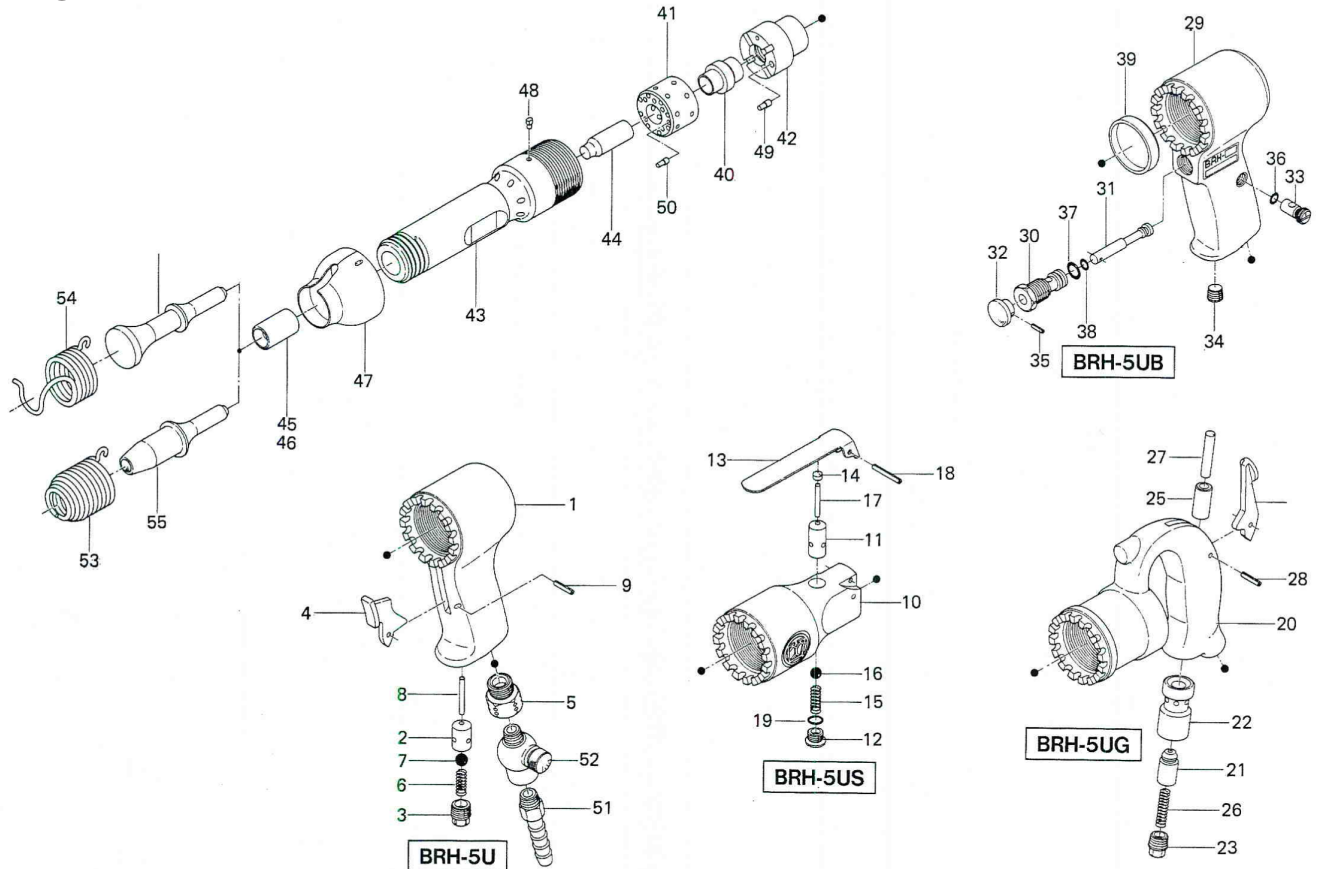

## PARTS LIST — FOR REFERENCE ONLY

Index Number	Part Number	Description	Qty.
<b>705-002-1 HANDLE ASSEMBLY FOR BRH-5U</b>			
1	705-011-2	Handle	1
2	705-102-1	Valve Bushing	1
3	719-108-1	Valve Plug	1
4	705-107-1	Throttle Trigger	1
5	185-091-7	Air Inlet Bushing	1
6	976-129-0	Spring (6.5 x 21)	1
7	981-207-0	Steel Ball (9/32)	1
8	970-228-0	Pin (H) (3 x 28)	1
9	973-116-0	Roll Pin (3 x 16)	1

Index Number	Part Number	Description	Qty.
<b>705-002-1 HANDLE ASSEMBLY FOR BRH-5US</b>			
10	706-011-2	Handle	1
11	705-102-1	Valve Bushing	1
12	601-108-1	Valve Plug	1
13	418-107-1	Valve Lever	1
5	185-091-7	Air Inlet Bushing	1
14	706-106-1	Valve Rod Cap	1
15	976-114-0	Spring (6 x 18)	1
16	981-207-0	Steel Ball (9/32)	1
17	970-226-0	Pin (H) (3 x 26)	1
18	973-124-0	Roll Pin (3 x 24)	1
19	990-004-0	O-Ring (P6)	1

Index Number	Part Number	Description	Qty.
<b>707-001-0 HANDLE ASSEMBLY FOR BRH-5UG</b>			
20	707-010-2	Handle	1
21	719-100-1	Valve	1
22	719-102-1	Valve Bushing	1
23	719-108-1	Valve Plug	1
24	707-107-1	Throttle Trigger	1
25	093-103-1	Valve Rod Bushing	1
26	976-116-0	Spring (6 x 32)	1
27	970-532-0	Pin (H) (6 x 32)	1
28	973-116-0	Roll Pin (3 x 16)	1

Index Number	Part Number	Description	Qty.
<b>710-002-5 HANDLE ASSEMBLY FOR BRH-5UB</b>			
29	710-011-5	Handle	1
5	185-091-7	Air Inlet Bushing	1
30	603-101-1	Valve Bushing	1
31	603-100-2	Valve	1
32	603-107-2	Throttle Trigger	1
33	023-240-1	Regulator Valve	1
34	966-100-0	Allen Head Plug (1/8)	1
35	973-010-0	Roll Pin (2 x 10)	1
36	990-003-0	O-Ring (P5)	1
37	990-203-0	O-Ring (JW1516-3)	1
38	990-610-0	O-Ring (8 x 2)	1
39	710-208-5	Main Valve Holder Spacer	1