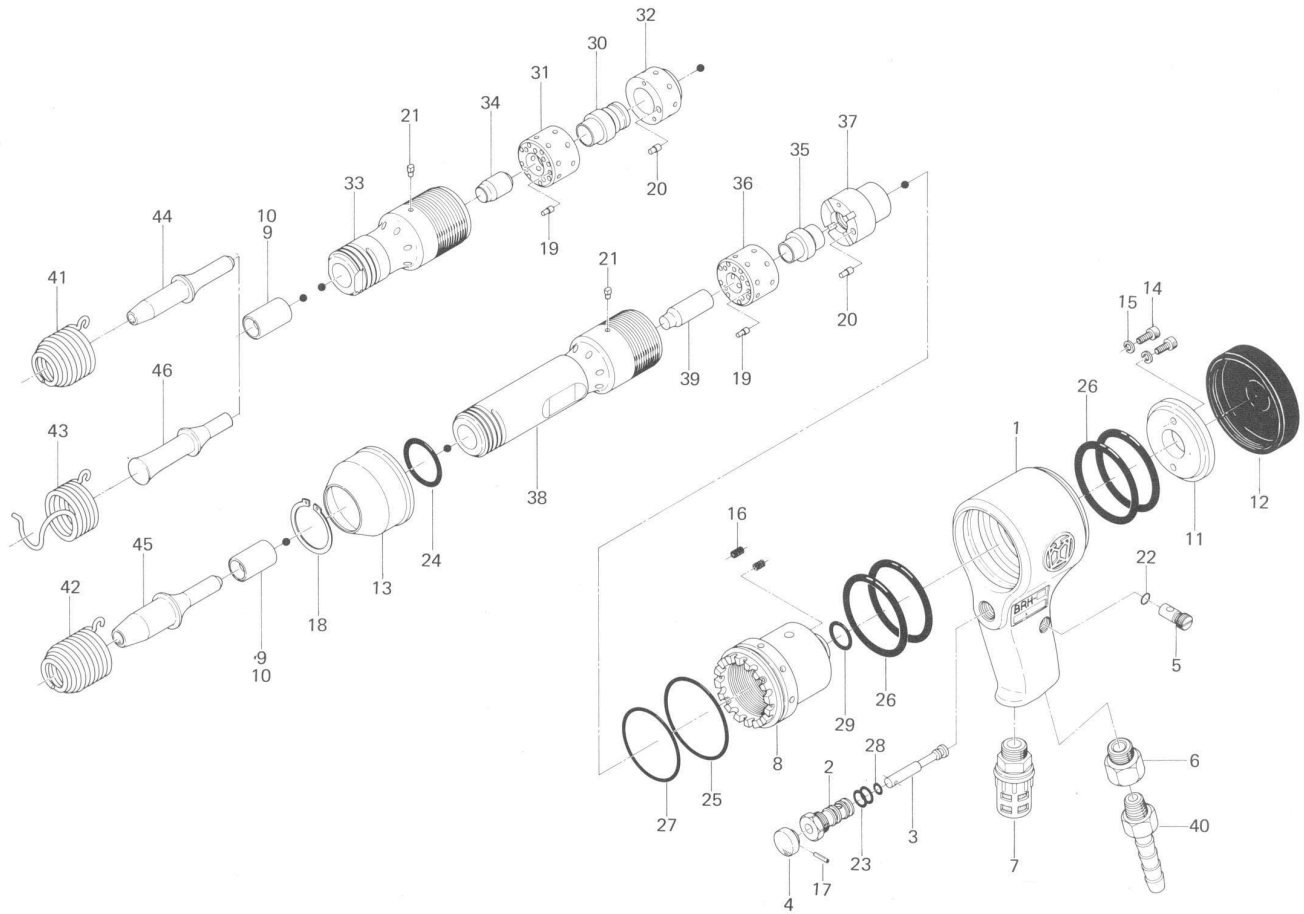

BRH-1UVH, -1UVR, BRH-5UVH, -5UVR RIVETING HAMMER

EXPLODED VIEW

PARTS LIST — FOR REFERENCE ONLY

Index Number	Part Number	Description	Qty.	Index Number	Part Number	Description	Qty.	Index Number	Part Number	Description	Qty.
1	710-011-7	Handle	1	22	990-003-0	O-Ring (P5)	1	ACCESSORIES			
2	606-101-1	Valve Bushing	1	23	990-610-0	O-Ring (8 x 2)	2	40	940-116-0	Air Hose Nipple (NPT1/4 x 3/8)	1
3	603-100-2	Valve	1	24	990-027-0	O-Ring (P28)	1	41	705-810-1	Retainer Spring (Small) for BRH-1UV	1
4	603-107-2	Valve Lever	1	25	990-042-0	O-Ring (P45)	1	42	710-812-1	Retainer Spring (Large) for BRH-5UV	1
5	023-240-1	Regulator Valve	1	26	990-045-0	O-Ring (P48A)	4	43	705-813-1	Retainer Spring (Flat) for BRH-1UV & 5UV	1
6	713-091-1	Air Inlet Bushing (NPT1/4 x 3/8)	1	27	990-934-0	O-Ring (SNS44)	1	44	920-012-0	Round Head Rivet Set (3.0) for BRH-1UV	1
7	018-885-7	Silencer	1	28	990-203-0	O-Ring (JW1516-3)	1	45	920-040-0	Round Head Rivet Set (6.0) for BRH-5UV	1
8	710-025-7	Casing	1	COMPONENTS FOR BRH-1UV				46	920-800-0	Flat Head Rivet Set (Large) for BRH-1UV & 5UV	1
9	705-567-1	Bushing (R)	1	30	705-195-1	Main Valve	1	786-567-1	Hex Bushing for BRH-1UVH	1	
10	786-567-1	Bushing (H)	1	31	705-196-1	Valve Box	1	710-002-7	Handle Assembly		
11	710-012-7	Casing Cover	1	32	705-197-1	Valve Box Cover	1				
12	710-767-7	Casing Protector	1	33	705-286-1	Cylinder	1				
13	710-782-8	Exhaust Deflector	1	34	705-546-1	Piston	1				
14	945-010-0	Allen Head Bolt (M4 x 10)	2	COMPONENTS FOR BRH-5UV							
15	962-006-0	Spring Washer (245)	2	35	710-195-1	Main Valve	1				
16	965-005-0	Heli-Sert (M4 x 1D)	2	36	710-196-1	Valve Box	1				
17	973-010-0	Roll Pin (2 x 10)	1	37	710-197-1	Valve Box Cover	1				
18	979-127-0	Outer Snap Ring (30)	1	38	710-286-1	Cylinder	1				
19	980-005-0	Round Head Notch (2.5)	1	39	710-546-1	Piston	1				
20	980-006-0	Round Head Notch (3)	1								
21	980-010-0	Flat Head Notch (3)	1								