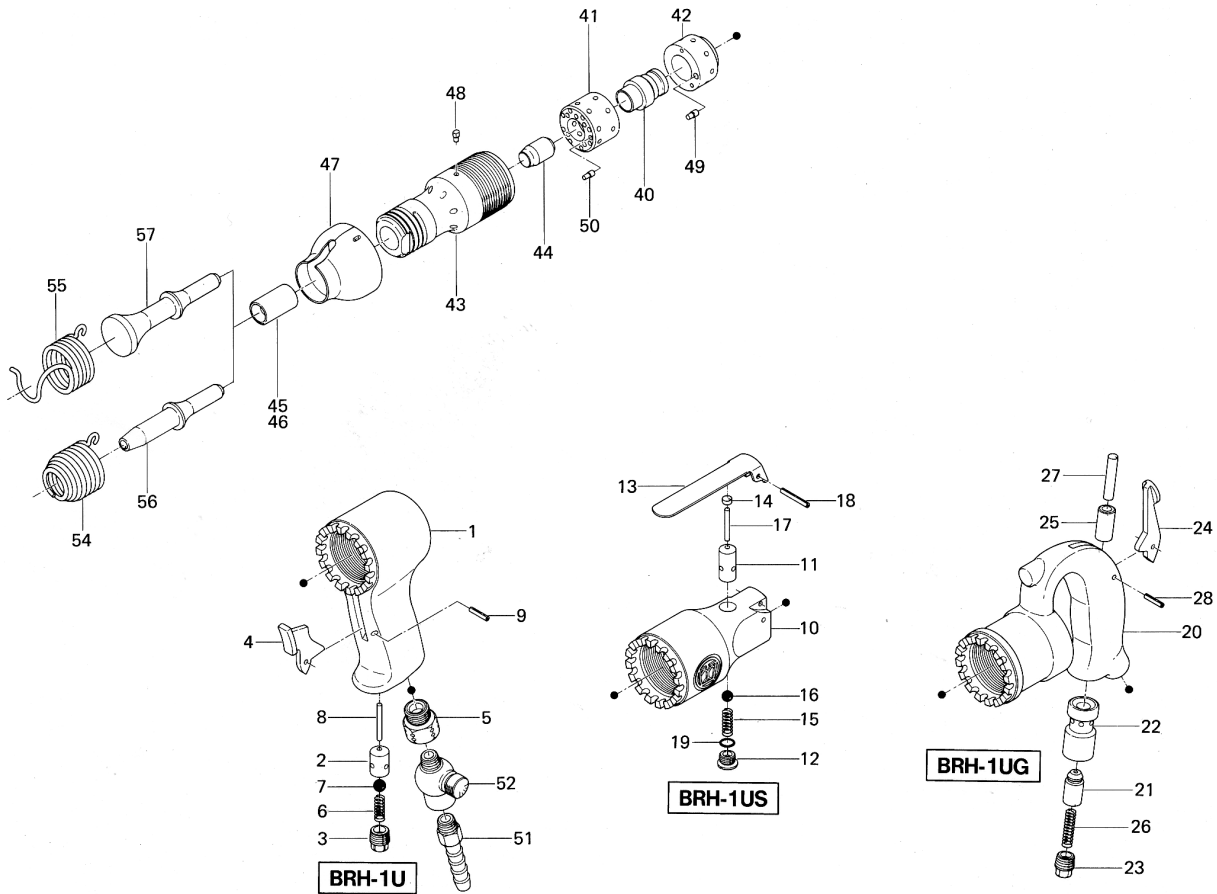

BRH-1U, -1US, 1UG BABY RIVETING HAMMERS

EXPLODED VIEW

PARTS LIST — FOR REFERENCE ONLY

Index Number	Part Number	Description	Qty.	Index Number	Part Number	Description	Qty.	Index Number	Part Number	Description	Qty.
705-982-1 HANDLE ASSEMBLY				707-001-1 HANDLE ASSEMBLY FOR BRH-1UG				ACCESSORIES			
1	705-011-2	Handle	1	17	970-226-0	Pin (H) (3 x 26)	1	44	705-546-1	Piston	1
2	705-102-1	Valve Bushing	1	18	973-124-0	Roll Pin (3 x 24)	1	45	705-567-1	Bushing (R)	1
3	719-108-1	Valve Plug	1	19	990-904-0	O-Ring (SNS-6)	1	46	786-567-1	Bushing (H)	1
4	705-107-1	Throttle Trigger	1					47	705-782-2	Exhaust Deflector	1
5	185-091-7	Air Inlet Bushing	1	20	707-010-2	Handle	1	48	980-010-0	Flat Head Notch (3)	1
6	976-129-0	Spring (6.5 x 21)	1	21	719-100-1	Valve	1	49	980-006-0	Round Head Notch (3)	1
7	981-207-0	Steel Ball (9/32)	1	22	719-102-1	Valve Bushing	1	50	980-005-0	Round Head Notch (2.5)	1
8	970-228-0	Pin (H) (3 x 28)	1	23	719-108-1	Valve Plug	1	BRH-1UG SERIES COMMON PARTS			
9	973-116-0	Roll Pin (3x16)	1	24	707-107-1	Throttle Trigger	1	40	705-195-1	Main Valve	1
706-002-1 HANDLE ASSEMBLY FOR BRH-1US				25	093-103-1	Valve Rad Bushing	1	41	705-196-1	Valve Box	1
10	706-011-2	Handle	1	26	976-116-0	Spring (6 x 32)	1	42	705-197-1	Valve Box Cover	1
11	705-102-1	Valve Bushing	1	27	970-534-0	Pin (H) (6 x 34.5)	1	43	705-286-1	Cylinder	1
12	601-108-1	Valve Plug	1	28	973-116-0	Roll Pin (3 x 16)	1				
13	418-107-1	Valve Lever	7								
5	185-091-7	Air Inlet Bushing	1								
14	706-106-1	Valve Rod cap	1								
15	976-114-0	Spring (6 x 18)	1								
16	981-207-0	Steel Ball (9/32)	1								

10000 SE PINE
PORTLAND, OR 97216
503-254-6600
FAX 503-255-2615

When ordering spare parts, please specify tool type, part number, and description.

FOOTNOTES