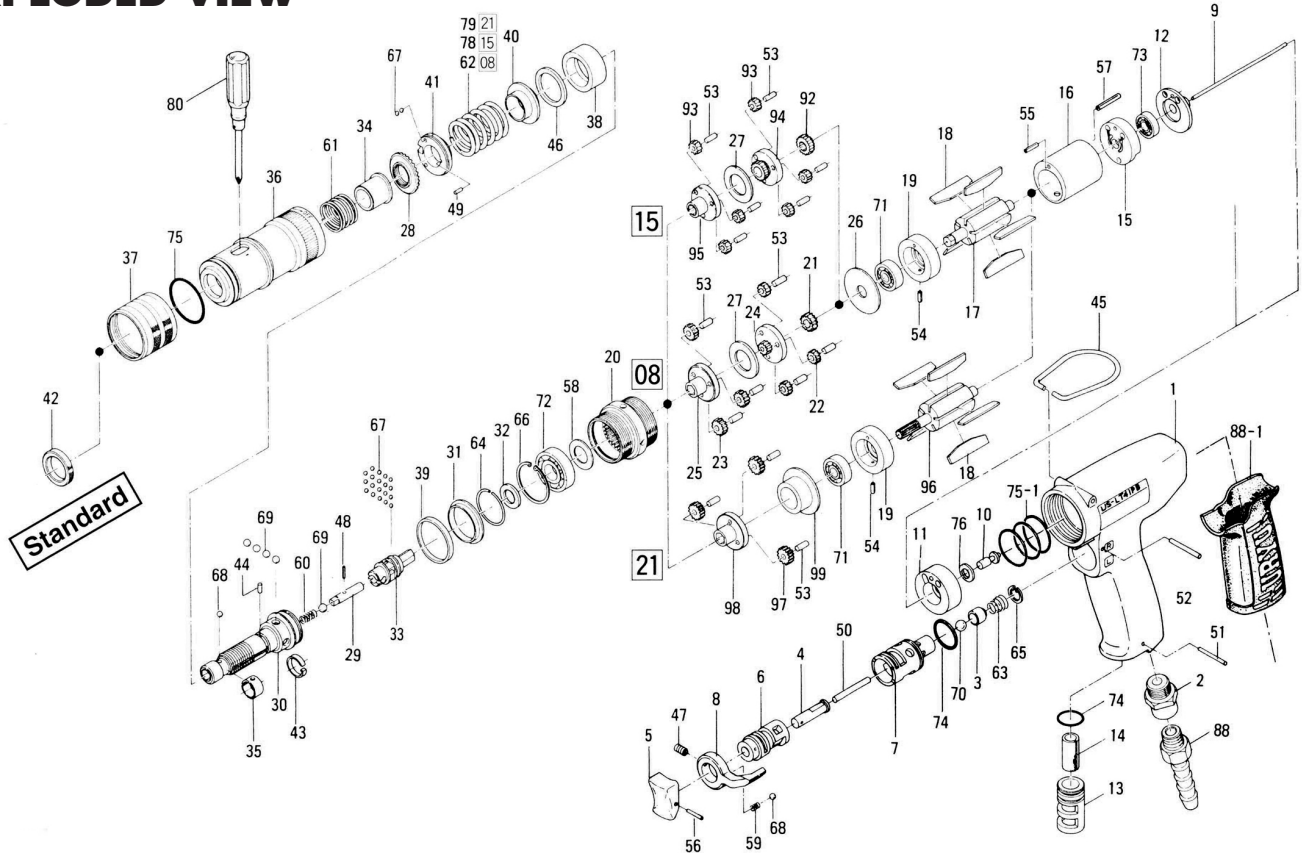

US-LT41PB-08, -15, -21 SERIES SCREWDRIVERS

EXPLODED VIEW

PARTS LIST — FOR REFERENCE ONLY

Index Number	Part Number	Description	Qty.	Index Number	Part Number	Description	Qty.	Index Number	Part Number	Description	Qty.
1	443-025-6	Casing	1	43	471-670-7	Band	1	FOR US-LT41PB-08			
2	480-091-8	Air Inlet Bushing	1	44	471-764-7	Notch Pin	1	17	472-287-7	Rotor	1
3	480-100-9	Valve	1	45	010-790-1	Suspension Ring	1	21	472-460-7	Rotor Gear	1
4	443-103-5	Valve Rod Bushing	1	46	944-019-0	Support Ring (P19)	1	22	472-470-7	First Planet Gear	3
5	177-107-5	Valve Lever	1	47	952-106-0	Allen Head Dog Point Screw (M4 x 6)	1	23	472-471-7	Second Planet Gear	3
6	480-210-9	Reverse Valve	1	48	969-470-0	Pin (E) (2 x 8)	1	24	472-480-7	First Gear Cage	1
7	480-211-9	Reverse Valve Bushing	1	49	970-092-0	Pin (H) (2 x 5.5)	1	25	472-485-7	Second Gear Cage	1
8	098-212-5	Reverse Lever	1	50	970-228-0	Pin (H) (3 x 28)	1	26	472-807-7	Spacer	1
9	443-104-5	Valve Rod	1	51	971-120-0	Pin (2 x 20)	1	27	496-483-1	Gear Cage Spacer	1
10	443-254-5	Shut-Off Valve	1	52	971-123-0	Pin (2 x 23)	1	53	972-089-0	Needle Roller (3 x 8)	6
11	443-282-6	Handle Bushing	1	54	973-006-0	Roll Pin (2 x 6)	1	62	976-515-0	Spring (22.7 x 28) (2.6)	1
12	443-291-5	Rear Plate Spacer	1	55	973-010-0	Roll Pin (2 x 10)	1	FOR US-LT41PB-15			
13	480-780-8	Exhaust Stack	1	56	973-012-0	Roll Pin (2 x 12)	1	17	472-287-7	Rotor	1
14	177-835-6	Filter	1	57	973-018-0	Roll Pin (2 x 18)	1	92	472-460-5	Rotor Gear	1
15	467-285-7	Rear Plate	1	58	975-106-0	Spacer (18.5 x 11 x 1)	1	93	472-470-5	First Planet Gear	6
16	443-286-5	Cylinder	1	59	976-006-0	Spring (3 x 5) (0.4)	1	94	472-480-5	First Gear Cage	1
18	472-288-0	Blade (PC)	5	60	976-058-0	Spring (4.5 x 11) (0.4)	1	95	472-485-5	Second Gear Cage	1
19	472-289-7	Front Plate	1	61	976-450-0	Spring (18.5 x 10) (1.0)	1	26	472-807-7	Spacer	1
20	463-029-8	Gear Casing	1	63	977-150-0	Cone Spring (6.8 x 8.5 x 8) (0.4)	1	27	496-483-1	Gear Cage Spacer	1
28	472-257-8	Regulating screw	1	64	978-218-0	Snap Ring (22 x 1)	1	53	972-089-0	Needle Roller (3 x 8)	6
29	471-318-5	Pilot Pin	1	65	979-002-0	Inner Snap Ring (9)	1	78	976-516-0	Spring (22.1 x 28) (2.3)	1
30	472-319-7	Anvil	1	66	979-326-0	Inner Snap Ring (IRTW-26)	1	FOR US-LT41PB-21			
31	463-334-7	Anvil Spacer	1	67	981-001-0	Ball (3/32)	21	96	472-287-3	Rotor	1
32	461-344-6	Cam Retainer	1	68	981-002-0	Ball (1/8)	2	97	472-470-3	Planet Gear	3
33	472-346-5	Cam	1	69	981-004-0	Ball (3/16)	5	98	472-480-3	Gear Cage	1
34	472-351-7	Bit Sleeve	1	70	981-206-0	Ball (1/4)	1	99	472-807-3	Spacer	1
35	471-356-7	Bit Band	1	71	982-063-0	Ball Bearing (606ZZ)	1	53	972-089-0	Needle Roller (3 x 8)	3
36	463-369-7	Clutch Casing	1	72	982-100-0	Ball Bearing (6000)	1	79	976-517-0	Spring (21.5 x 31) (2.0)	1
37	472-370-7	Clutch Casing Sleeve	1	73	987-039-0	Miniature Ball Bearing (R1560ZZ)	1	ACCESSORIES			
38	472-375-7	Cam Ring	1	74	990-912-0	O-Ring (SNS-14)	2	80	939-402-0	Manual Driver (No.2)	1
39	463-397-7	Nut Flange	1	75	990-923-0	O-Ring (SNS-26)	1	FOOTNOTES			
40	472-379-8	Retainer	1	75-1	990-333-0	O-Ring (JW1530-23)	3				
41	472-562-8	Stopper	1	76	996-411-0	Packing (11 x 6 x 1)	1				
42	472-567-7	Bushing	1	88-1	174-842-8	Handle Jacket	1				