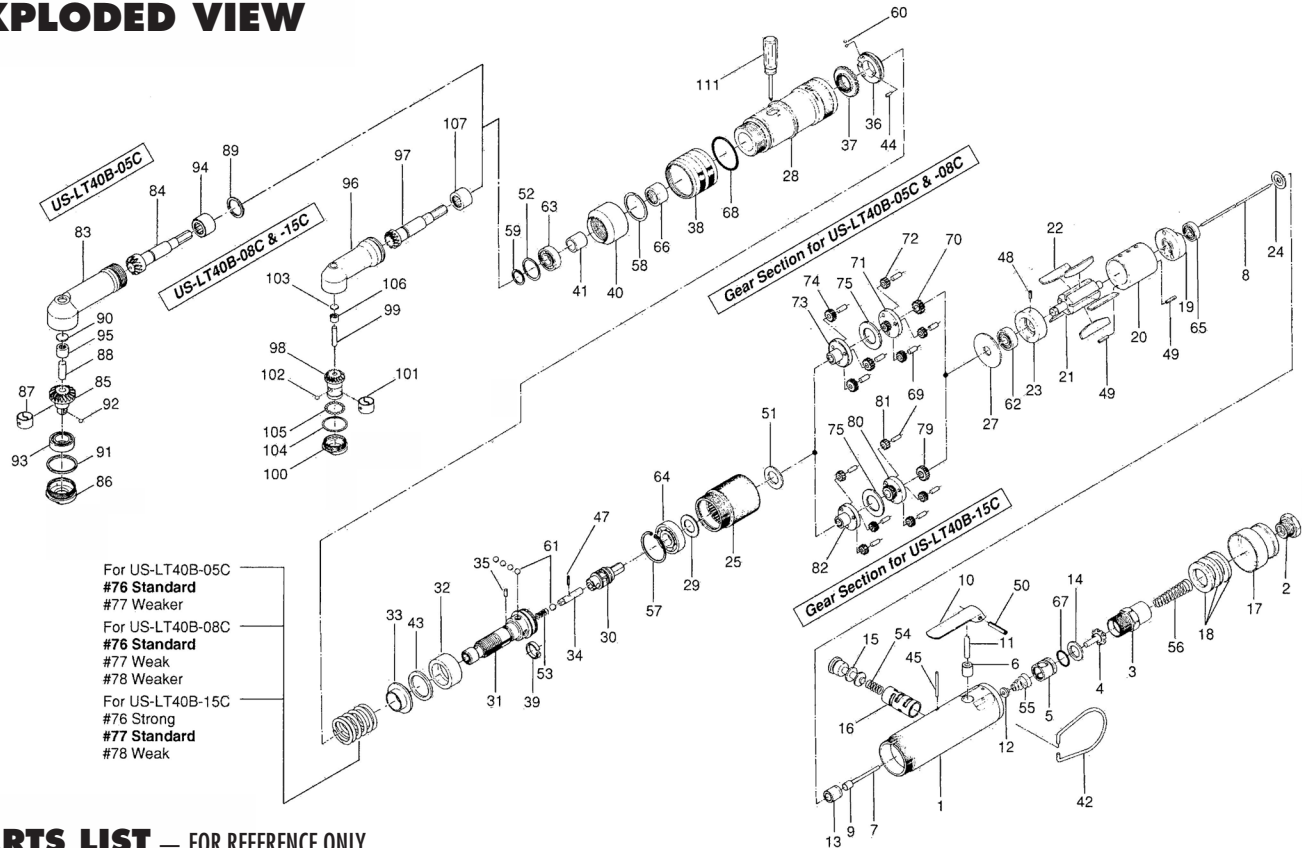

## PARTS LIST — FOR REFERENCE ONLY

Index Number	Part Number	Description	Qty.
<b>Common Parts</b>			
1	461-025-6	Casing	1
2	480-091-8	Air Inlet Bushing	1
3	461-097-6	Air Inlet Connector	1
4	259-100-0	Valve	1
5	461-102-6	Valve Bushing	1
6	553-103-1	Valve Rod Bushing	1
7	970-108-0	Pin (H)(2 X 26.8)	1
8	463-104-7	Valve Rod	1
9	444-106-8	Valve Rod Cap	1
10	700-107-1	Valve Lever	1
11	461-114-6	Valve Pin	1
12	259-254-0	Shut-off Valve	1
13	461-567-6	Bushing	1
14	996-424-0	Packing (16 X 9 X 2)	1
15	893-057-1	Reverse Valve Lock	1
16	472-211-7	Reverse Valve Bushing	1
17	472-782-7	Exhaust Deflector	1
18	161-835-4	Filter (K-50)	3
19	467-285-7	Rear Plate	1
20	472-286-7	Cylinder	1
21	472-287-7	Rotor	1
22	425-288-4	Blade (M)	5
23	472-289-7	Front Plate	1
24	461-291-6	Rear Plate Spacer	1
25	472-029-7	Gear Casing	1
27	472-807-7	Spacer	1
28	461-369-8	Clutch Casing	1
29	461-344-6	Cam Retainer	1
30	472-346-5	Cam	1
31	472-319-7	Anvil	1
32	472-375-7	Cam Ring	1
33	472-379-8	Retainer	1
34	471-318-5	Pilot Pin	1
35	471-764-7	Notch Pin	1
36	472-562-8	Spring Holder	1
37	472-257-8	Regulating Screw	1
38	472-370-7	Clutch Casing Sleeve	1
39	471-670-7	Band	1
40	469-081-6	Locking Nut	1