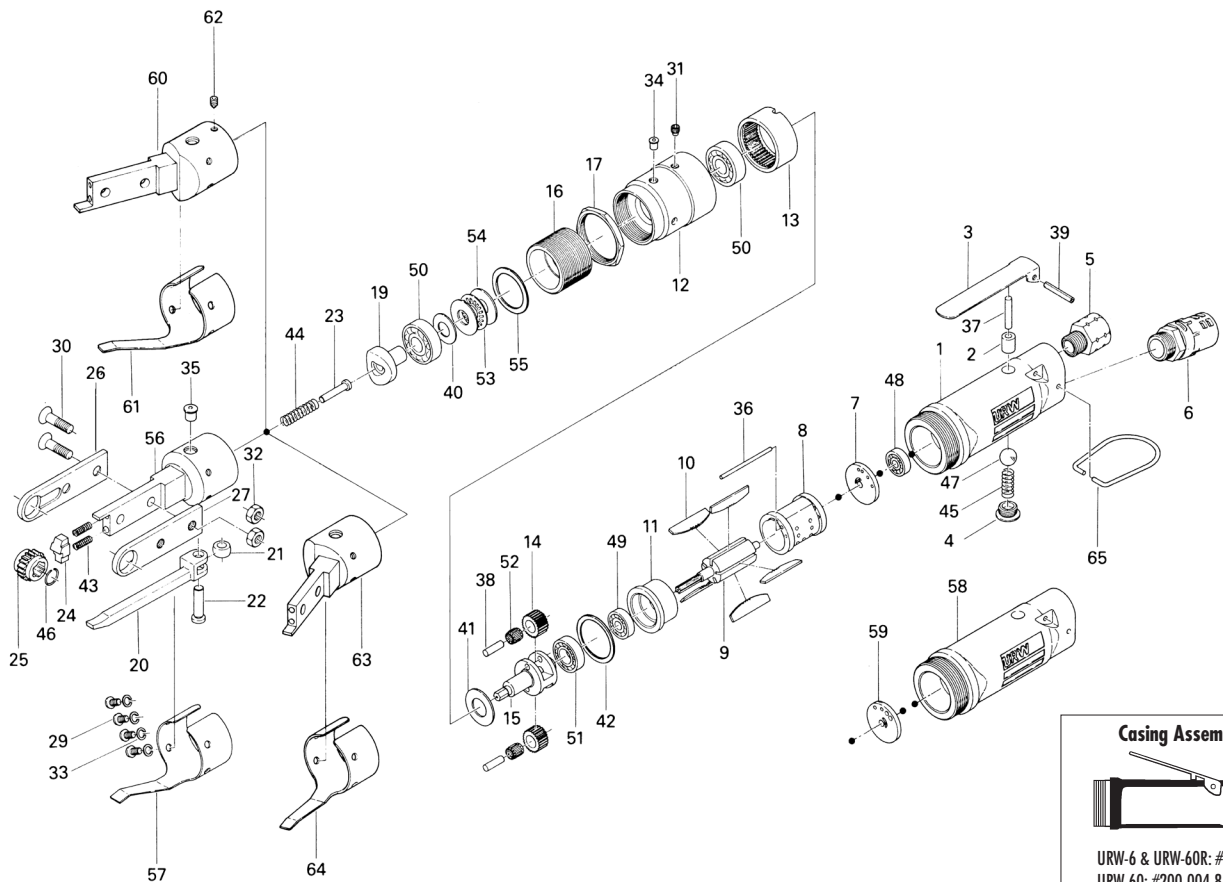

URW-6, -60, & -60R RATCHET WRENCHES

EXPLODED VIEW

PARTS LIST — FOR REFERENCE ONLY

Index Number	Part Number	Description	Qty.	Index Number	Part Number	Description	Qty.	Index Number	Part Number	Description	Qty.
1	619-025-4	Casing	1 ●	30	948-453-0	Allen Head Screw (M6 x 18)	2	53	988-835-0	Thrust Needle Roller Bearing (NTB-1024)	1
2	553-103-1	Valve Rod Bushing	1 ●■	31	952-220-0	Allen Head Dog Point Screw (M5 x 5) (MEC)	1	54	988-960-0	Thrust Washer (AS-1024)	2
3	438-107-3	Valve Lever	1 ●■	32	960-804-0	U-Nut (M6)	2	55	975-813-0	Adjusting Spacer (31 x 26 x T)	1
4	201-108-1	Valve Plug	1 ●■	33	962-006-0	Spring Washer (2-4S)	4	PARTS FOR URW - 6			
5	191-091-5	Air Inlet Bushing	1 ●■	34	968-130-0	Grease Cap (3/16)	1	56	200-381-5	Cam Casing	1
6	235-885-0	Silencer	1 ●■	35	968-131-0	Grease Cap (1/41)	1	57	200-663-5	Rod Plate Spring	1
7	603-285-1	Rear Plate	1	36	970-030-0	Pin (H) (1.8 x 44)	1	PARTS FOR URW - 60			
8	603-286-1	Cylinder	1	37	970-321-0	Pin (H) (4 x 21)	1 ●■	58	200-025-8	Casing	1 ■
9	603-287-1	Rotor	1	38	972-114-0	Roller Pin (3 x 21)	2	59	200-285-8	Rear Plate	1
10	603-288-1	Blade	5	39	973-124-0	Roll Pin (3 x 24)	1 ●■	60	200-381-8	Cam Casing	1
11	603-289-1	Front Plate	1	40	975-117-0	Spacer (20 x 10 x 1)	1	61	200-663-8	Rod Plate Spring	1
12	200-029-5	Gear Casing	1	41	975-169-0	Spacer (21 x 13 x 0.3)	1	62	954-105-0	Allen Head Cone Point Screw (M4 x 5)	1
13	611-465-1	Internal Gear	1	42	975-244-0	Spacer (31.5 x 26 x 2)	1	PARTS FOR URW - 60R			
14	603-470-1	Planet Gear	2	43	976-036-0	Spring (3.6 x 13)	2	63	200-381-9	Cam Casing	1
15	200-480-8	Gear Cage (6 MM)	1	44	976-100-0	Spring (5.8 x 40)	1	64	200-663-9	Rod Plate Spring	1
16	200-079-6	Connector	1	45	977-154-0	Cone Spring (7 x 7.5 x 17)	1 ●■	ACCESSORIES			
17	233-073-0	Gear Casing Lock Nut	1	46	978-135-0	Snap Ring (12.5 x 0.8)	1	65	010-790-1	Suspension Ring	1
19	200-346-8	Cam (6 MM)	1	47	981-030-0	Ball (3/8)	1 ●■				
20	200-650-5	Operating Rod	1	48	982-021-0	Ball Bearing (626)	1				
21	201-651-1	Cam Roller	1	49	982-026-0	Ball Bearing (634)	1				
22	201-652-2	Cam Roller Pin	1	50	982-100-0	Ball Bearing (6000)	2				
23	201-653-1	Cam Roller Push Pin	1	51	982-402-0	Ball Bearing (EE-3)	1				
24	200-562-5	Checker	1	52	988-450-0	Needle Roller Bearing (H K-0408)	2				
25	200-656-5	Ratchet (10)	1								
26	200-664-5SET	Rod Guide (Right & Left)	1								
29	948-108-0	Round Head Screw (M4 x 8)	4								