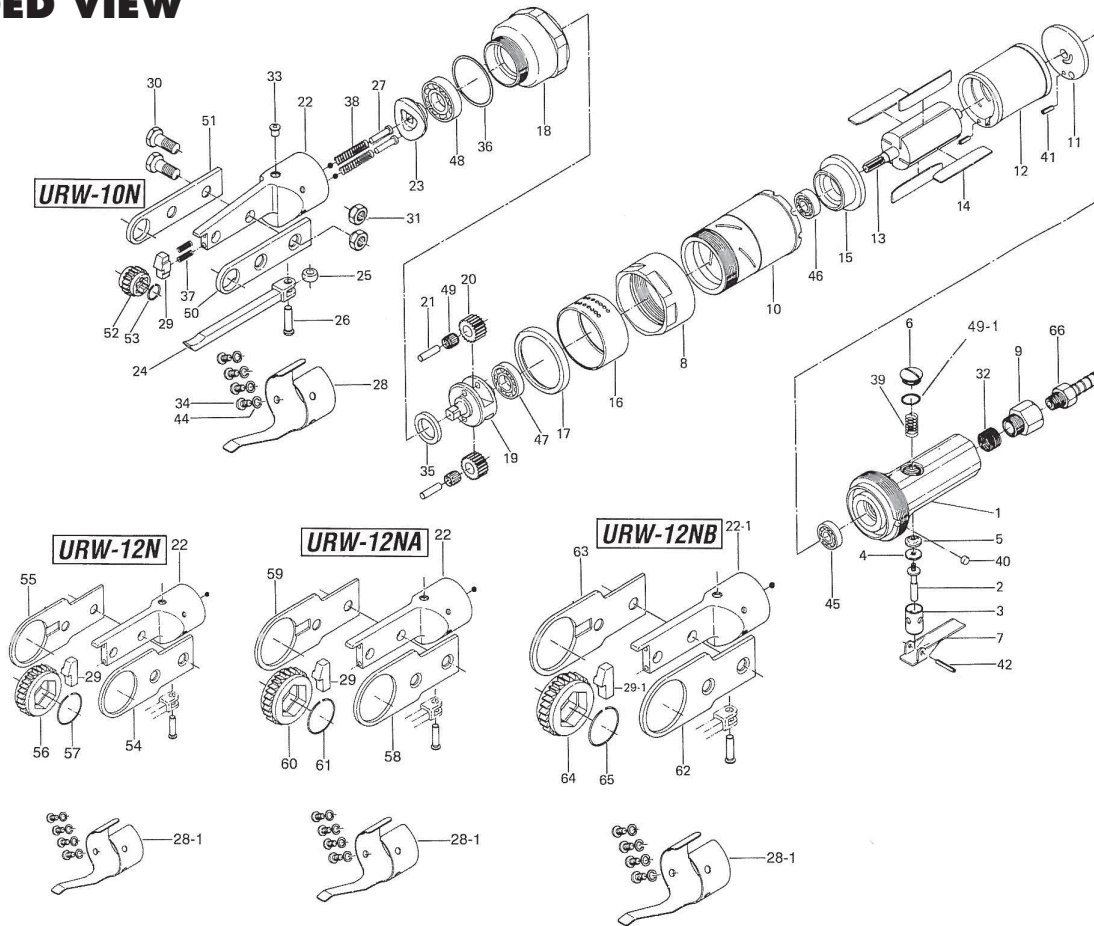

URW-10N, -12N, -12NA, 12NB RATCHET WRENCHES

EXPLODED VIEW

PARTS LIST — FOR REFERENCE ONLY

Index Number	Part Number	Description	Qty.	Index Number	Part Number	Description	Qty.	Index Number	Part Number	Description	Qty.
1	203-011-2	Handle	1	32	965-073-0	Heli-Sert (UNF5/8 x N6)	1	PARTS FOR URW-12N			
2	203-100-1	Valve	1	33	968-131-0	Grease Cup (1/4)	1	22	203-381-1	Cam Casing	1
3	203-102-1	Valve Bushing	1	34	948-208-0	Round Head Screw (M5 x 8)	4	28-1	204-663-1	Rod Plate Spring	1
4	996-415-0	Packing (13 x 3.2 x 1.8)	1	35	975-185-0	Spacer (26 x 17 x 4)	1	29	203-562-1	Checker	1
5	203-121-1	Valve Packing Nut	1	36	975-875-0	Adjusting Spacer (44 x 40.2 x T)	1	54,55	204-664-1SET	Rod Guide (Left) & Rod Guide (Right)	1
6	203-108-1	Valve Plug	1	37	976-065-0	Spring (4.7 x 32)	2	56	215-656-1	Ratchet (21 mm)	1
7	203-107-1	Valve Lever	1	38	976-623-0	Spring (6 x 35)	2	57	978-228-0	Snap Ring (23 x 1.0 x 8.5)	1
8	203-736-1	Handle Nut	1	39	976-232-0	Spring (9.5 x 18)	1	PARTS FOR URW-12NA			
9	185-091-7	Air Inlet Bushing	1	40	971-503-0	Pin (6 x 3)	1	22	203-381-1	Cam Casing	1
10	203-025-1	Casing	1	41	973-110-0	Roll Pin (3 x 10)	2	28-1	204-663-1	Rod Plate Spring	1
11	203-285-1	Rear Plate	1	42	973-120-0	Roll Pin (3 x 2)	1	29	203-562-1	Checker	1
12	203-286-1	Cylinder	1	44	962-008-0	Spring Washer (2-5S)	4	58,59	205-664-1SET	Rod Guide (Left) & Rod Guide (Right)	1
13	203-287-1	Rotor	1	45	982-022-0	Ball Bearing (627)	1	60	216-656-1	Ratchet (24 mm)	1
14	203-288-1	Blade	4	46	982-045-0	Ball Bearing (608ZZ)	1	61	978-281-0	Snap-Ring (23 x 1.2 x 9)	1
15	203-289-1	Front Plate	1	47	982-403-0	Ball Bearing (EE-4)	1	PARTS FOR URW-12NB			
16	203-782-1	Exhaust Deflector	1	48	989-012-0	Ball Bearing (E-15)	1	22-1	218-381-1	Cam Casing	1
17	203-785-1	Exhaust Deflector Locking Ring	1	49	988-102-0	Needle Roller Bearing (B36)	2	28-1	204-663-1	Rod Plate Spring	1
18	203-029-1	Gear Casing	1	49-1	990-908-0	O-Ring(SNS-10)	1	29-1	218-562-1	Checker	1
19	203-480-1	Gear Cage	1	PARTS FOR URW-10N				62,63	218-664-1SET	Rod Guide (Left) & Rod Guide (Right)	1
20	203-470-1	Planet Gear	2	22	203-381-1	Cam Casing	1	64	218-656-1	Ratchet (30 mm)	1
21	203-473-1	Planet Gear Pin	2	28	203-663-1	Rod Plate Spring	1	65	978-337-0	Snap Ring (34 x 1.4 x 13)	1
23	203-346-1	Cam	1	29	203-562-1	Checker	1				
24	203-650-1	Rod	1	50,51	203-664-1SET	Rod Guide (Left) & Rod Guide (Right)	1				
25	201-651-1	Cam Roller	1	52	214-656-1	Ratchet (17 mm)	1				
26	218-652-1	Cam Roller Pin	1	53	978-203-0	Snap Ring (20 x 1.0 x 7.5)	1				
27	201-653-1	Cam Roller Push Pin	2								
30	201-666-1	Rod Guide Bolt	2								
31	201-667-1	Rod Guide Nut	2								