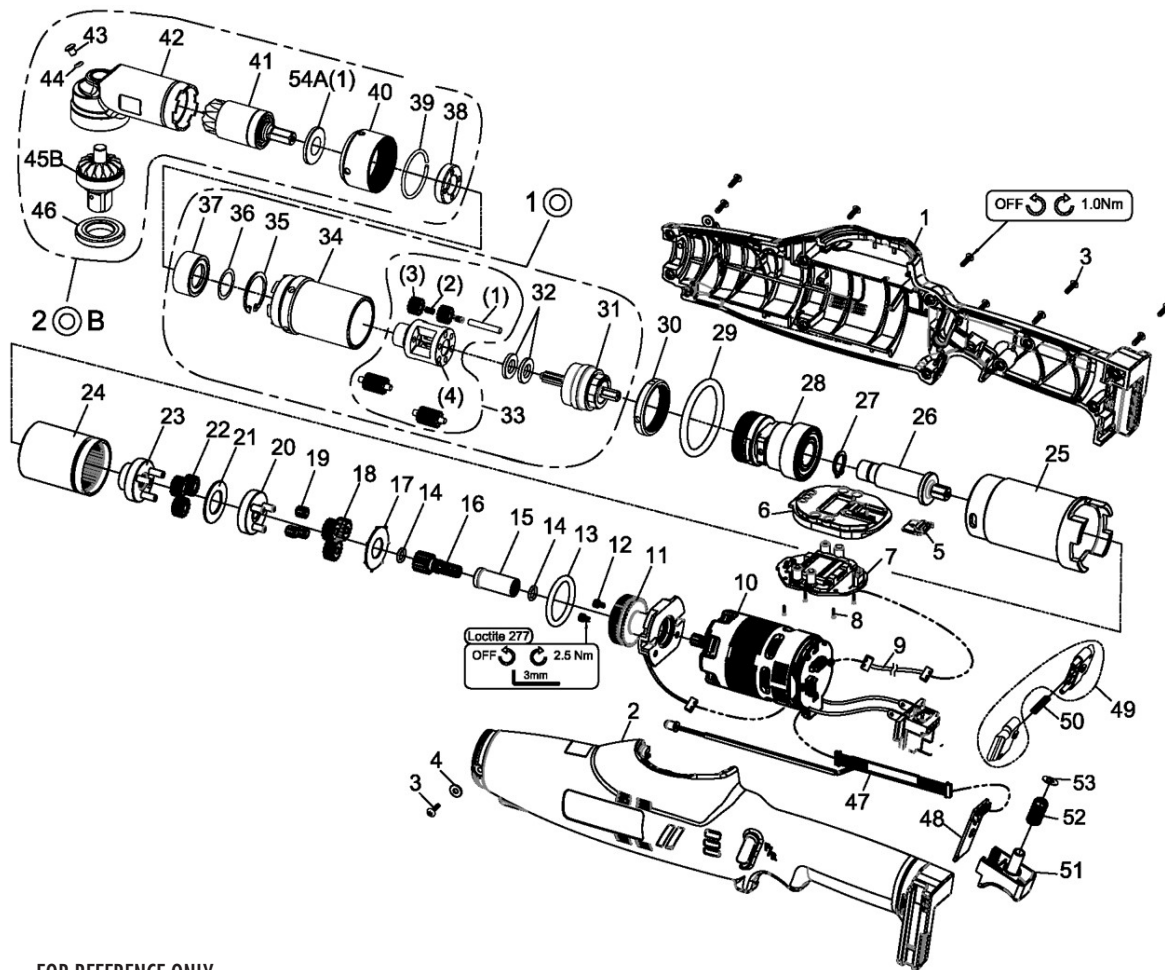

Signature Series SPT-A6050 CORDLESS TRANSDUCERIZED TOOL

EXPLODED VIEW

PARTS LIST — FOR REFERENCE ONLY

Index Number	Part Number	Description	Qty.	Index Number	Part Number	Description	Qty.	Index Number	Part Number	Description	Qty.
1	33101-NRA	Upper Housing	1	24	32049-NRA-01	Gear Ring Assembly	1	20B	32042-NRA-50S4-01	Angle Housing Units	1
2	33102-NRA	Lower Housing	1	25	33251-NRA-02	Retaining Seat	1	38	D54WRB-6	Lock Nut	1
3	000-1430C	Screw (M3 x P0.5 x 10L)	14	26	33243-NRA-01	Shaft	1	39	D44WRB-1	Collar	1
4	000-1531B	Washer (3.3 x 8)	2	27	000-3012	Snap Ring (STW-12)	1	40	D54WRB-5#BZ	Lock Nut	1
5	33110-NPA-02	Cover	1	28	32051-NRA-04	Connecting Holder Assembly	1	54A-1	33239-NRA-02	Washer	1
6	33110-NRA-03	Cover	1	29	000-4120W	Marking Ring (P32, White)	1	41	32049-NRA-03	Main Bevel Gear Assembly	1
7	32076-NRA-01	LCM Board Assembly	1	30	D54WRB-7#BZ	Adjust Nut	1	42	B42WRB50-1#BZ	Angle Housing Assembly	1
8	0-151018	Screw (2.6 x 6L)	4	101	32049-NRA-02	Gear Ring Units	1	43	000-1340	Screw	1
9	B86PW35	Connector Wire	1	31	32051-NRA-08	Sun Gear Assembly	1	44	000-4114	O-Ring (3 x 1.5)	1
10	32083-NRA-05	Brushless Motor w/driver	1	32	33239-IWCP-03	Washer	2	45B	B49WRB4-60	Bevel Gear Assembly	1
11	32046-NRA-05	Transducer Assembly	1	33	32051-NRA-07	Gear Cage Assembly	1	46	D54WRB-4#BZ	Lock Nut	1
12	0-101066	Screw (M4 x 11L)	2	33-1	000-3436	Pin	3	47	33386-NRA-01	LED Wire Set	1
13	0-431022	O-Ring (P26)	1	33-2	000-2415	Needle Bearing	6	48	E76WR	PC Board	1
14	00-41255	O-Ring (S7)	2	33-3	D49WRC-5	Planet Gear	6	49	B09PW15-1#B1	F/R Valve (1set x 2pcs)	1
15	33242-NRA-01	Sleeve Coupling	1	33-4	33251-NRA-12	Gear Cage	1	50	D48PW15-1	Spring	1
16	33249-NRA-06	Sun Gear	1	34	D49WRB-7#BZ	Gear Ring	1	51	B09PW15#B1	Trigger Assembly	1
17	D39SC180B-4	Washer	1	35	000-31261	Inverted Retaining Ring (IRTW-26)	1	52	D48PW15	Spring	1
18	D49WRB-13	Planet Gear	3	36	D39PW15-1	Washer	1	53	C39PW15-3	Washer	1
19	000-2415	Needle Bearing (INA-K357)	3	37	D42WRB-2	Bushing	1				
20	32051-NRA-09	Gear Cage Assembly	1								
21	D39WR-8	Washer	1								
22	D49WR-9	Planet Gear	3								
23	32051-NRA-02	Gear Plate Assembly	1								