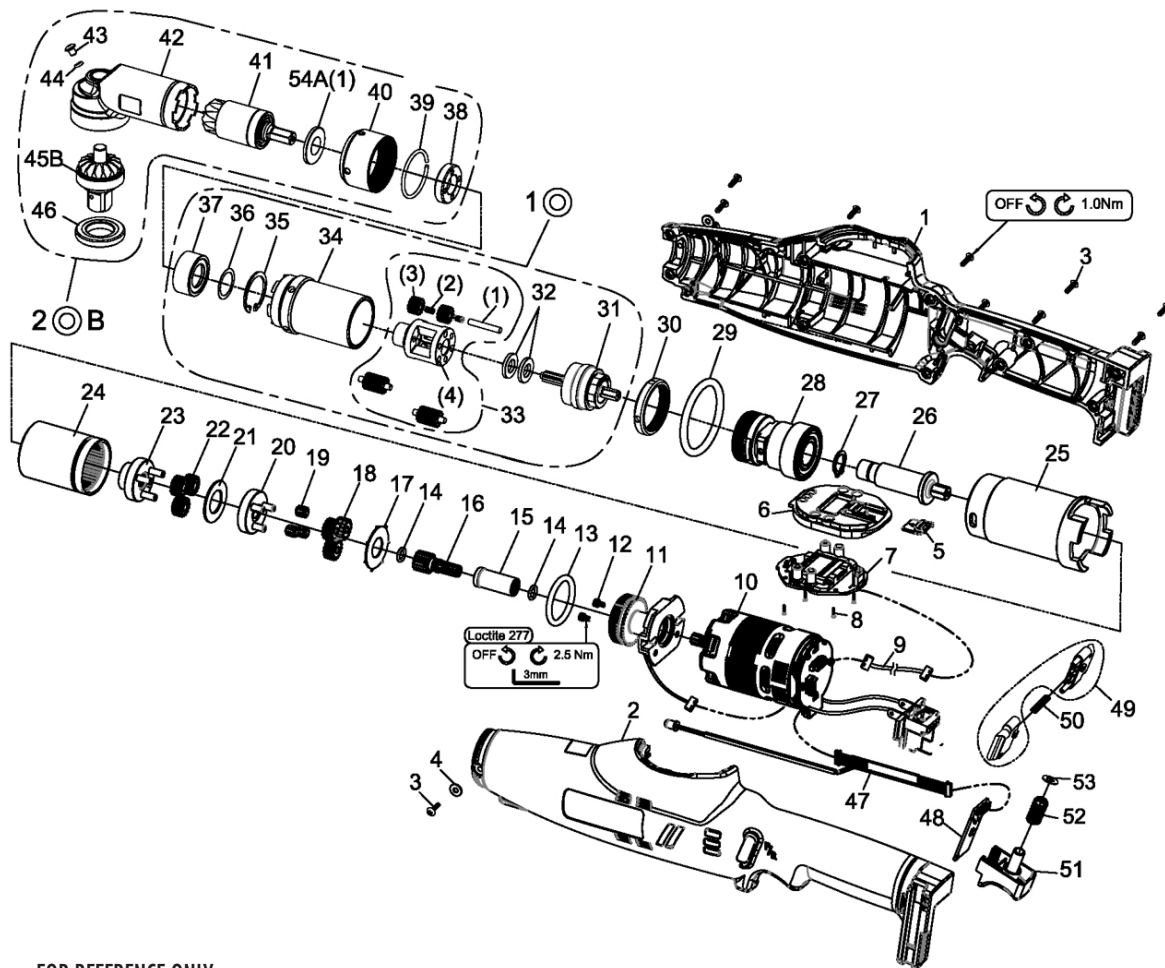

Signature Series SPT-A4850 CORDLESS TRANSDUCERIZED TOOL

EXPLODED VIEW

PARTS LIST — FOR REFERENCE ONLY

Index Number	Part Number	Description	Qty.	Index Number	Part Number	Description	Qty.	Index Number	Part Number	Description	Qty.
1	33101-NRA	Upper Housing	1	24	32049-NRA-01	Gear Ring Assembly	1	20B	32042-NRA-50S4-01	Angle Housing Units	1
2	33102-NRA	Lower Housing	1	25	33251-NRA-02	Retaining Seat	1	38	D54WRB-6	Lock Nut	1
3	000-1430C	Screw (M3 x P0.5 x 10L)	14	26	33243-NRA-01	Shaft	1	39	D44WRB-1	Collar	1
4	000-1531B	Washer (3.3 x 8)	2	27	000-3012	Snap Ring (STW-12)	1	40	D54WRB-5#BZ	Lock Nut	1
5	33110-NPA-02	Cover	1	28	32051-NRA-04	Connecting Holder Assembly	1	54A(1)	33239-NRA-02	Washer	1
6	33110-NRA-03	Cover	1	29	000-4120W	Marking Ring (P32, White)	1	41	32049-NRA-03	Main Bevel Gear Assembly	1
7	32076-NRA-01	LCM Board Assembly	1	30	D54WRB-7#BZ	Adjust Nut	1	42	B42WRB50-1#BZ	Angle Housing Assembly	1
8	0-151018	Screw (2.6 x 6L)	4	100	32049-NRA-02	Gear Ring Units	1	43	000-1340	Screw	1
9	B86PW35	Connector Wire	1	31	32051-NRA-08	Sun Gear Assembly	1	44	000-4114	O-Ring (3 x 1.5)	1
10	32083-NRA-04	Brushless Motor w/driver	1	32	33239-IWCP-03	Washer	2	45B	B49WRB4-60	Bevel Gear Assembly	1
11	32046-NRA-04	Transducer Assembly	1	33	32051-NRA-07	Gear Cage Assembly	1	46	D54WRB-4#BZ	Lock Nut	1
12	0-101066	Screw (M4 x 11L)	2	33-1	000-3436	Pin	3	47	33386-NRA-01	LED Wire Set	1
13	0-431022	O-Ring (P26)	1	33-2	000-2415	Needle Bearing	6	48	E76WR	PC Board	1
14	00-41255	O-Ring (S7)	2	33-3	D49WRC-5	Planet Gear	6	49	B09PW15-1#B1	F/R Valve (1set x 2pcs)	1
15	33242-NRA-01	Sleeve Coupling	1	33-4	33251-NRA-12	Gear Cage	1	50	D48PW15-1	Spring	1
16	33249-NRA-06	Sun Gear	1	34	D49WRB-7#BZ	Gear Ring	1	51	B09PW15#B1	Trigger Assembly	1
17	D39SC180B-4	Washer	1	35	000-31261	Inverted Retaining Ring (IRTW-26)	1	52	D48PW15	Spring	1
18	D49WRB-13	Planet Gear	3	36	D39PW15-1	Washer	1	53	C39PW15-3	Washer	1
19	000-2415	Needle Bearing (INA-K357)	3	37	D42WRB-2	Bushing	1				
20	B51WRB-8	Gear Cage Assembly	1								
21	D39WR-8	Washer	1								
22	D49WR-10	Planet Gear	3								
23	32051-NRA-06	Gear Plate Assembly	1								