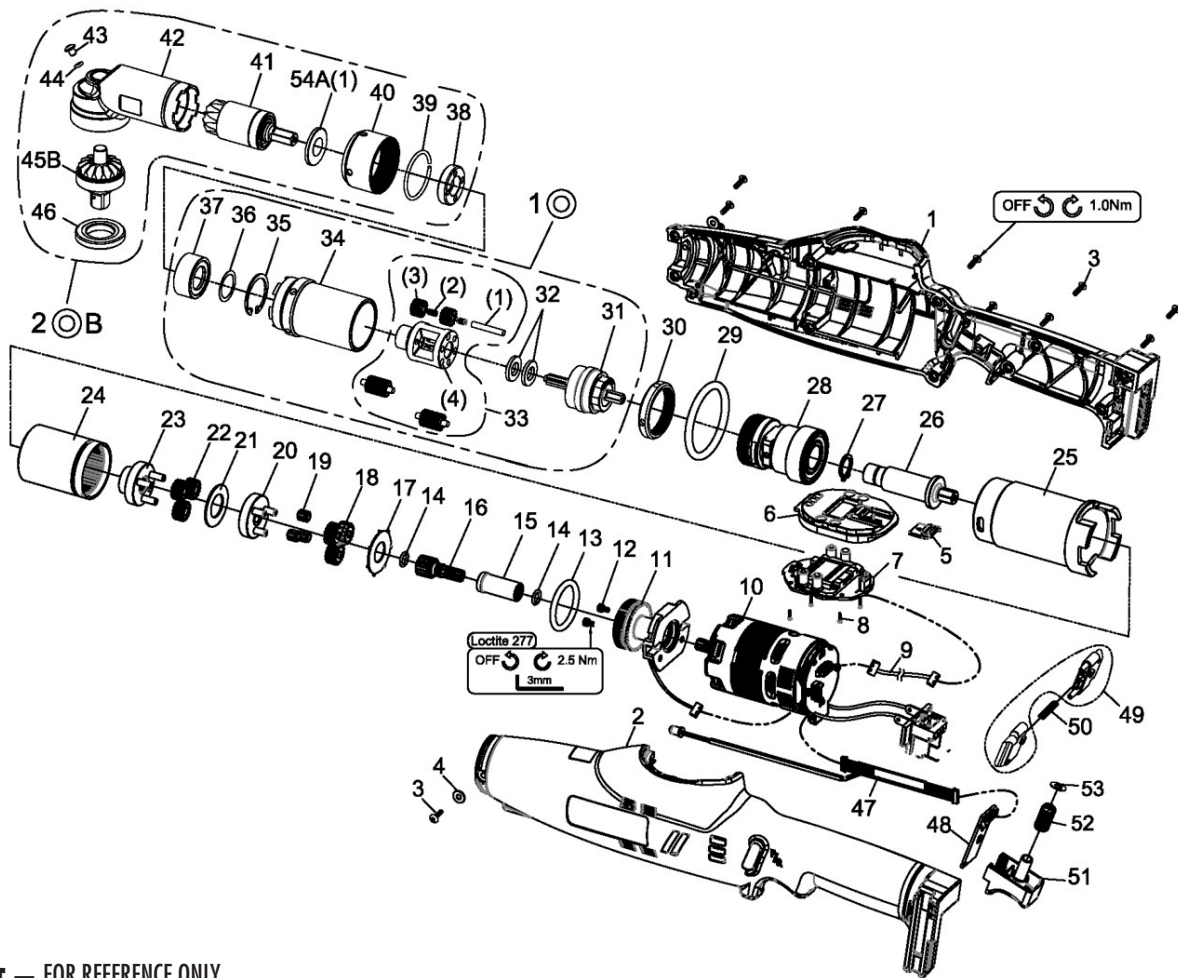

Signature Series SPT-A4838 CORDLESS TRANSDUCERIZED TOOL

EXPLODED VIEW

PARTS LIST — FOR REFERENCE ONLY

Index Number	Part Number	Description	Qty.	Index Number	Part Number	Description	Qty.	Index Number	Part Number	Description	Qty.
1	33101-NRA	Upper Housing	1	24	32049-NRA-01	Gear Ring Assembly	1	2⊙B	32042-NRA-50S3-01	Angle Housing Units	1
2	33102-NRA	Lower Housing	1	25	33251-NRA-02	Retaining Seat	1	38	D54WRB-6	Lock Nut	1
3	000-1430C	Screw (M3 x P0.5 x 10L)	14	26	33243-NRA-01	Shaft	1	39	D44WRB-1	Collar	1
4	000-1531B	Washer (3.3 x 8)	2	27	000-3012	Snap Ring (STW-12)	1	40	D54WRB-5#BZ	Lock Nut	1
5	33110-NPA-02	Cover	1	28	32051-NRA-04	Connecting Holder Assembly	1	54A-1	33239-NRA-02	Washer	1
6	33110-NRA-03	Cover	1	29	000-4120W	Marking Ring (P32, White)	1	41	32049-NRA-03	Main Bevel Gear Assembly	1
7	32076-NRA-01	LCM Board Assembly	1	30	D54WRB-7#BZ	Adjust Nut	1	42	B42WRB50-1#BZ	Angle Housing Assembly	1
8	0-151018	Screw (2.6 x 6L)	4	1⊙	32049-NRA-02	Gear Ring Units	1	43	000-1340	Screw	1
9	B86PW35	Connector Wire	1	31	32051-NRA-08	Sun Gear Assembly	1	44	000-4114	O-Ring (3 x 1.5)	1
10	32083-NRA-04	Brushless Motor w/driver	1	32	33239-IWCP-03	Washer	2	45B	B49WRB3-60	Bevel Gear Assembly	1
11	32046-NRA-04	Transducer Assembly	1	33	32051-NRA-07	Gear Cage Assembly	1	46	D54WRB-4#BZ	Lock Nut	1
12	0-101066	Screw (M4 x 11L)	2	33-1	000-3436	Pin	3	47	33386-NRA-01	LED Wire Set	1
13	0-431022	O-Ring (P26)	1	33-2	000-2415	Needle Bearing	6	48	E76WR	PC Board	1
14	00-41255	O-Ring (S7)	2	33-3	D49WRC-5	Planet Gear	6	49	B09PW15-1#B1	F/R Valve (1set x 2pcs)	1
15	33242-NRA-01	Sleeve Coupling	1	33-4	33251-NRA-12	Gear Cage	1	50	D48PW15-1	Spring	1
16	33249-NRA-06	Sun Gear	1	34	D49WRB-7#BZ	Gear Ring	1	51	B09PW15#B1	Trigger Assembly	1
17	D39SC180B-4	Washer	1	35	000-31261	Inverted Retaining Ring (IRTW-26)	1	52	D48PW15	Spring	1
18	D49WRB-13	Planet Gear	3	36	D39PW15-1	Washer	1	53	C39PW15-3	Washer	1
19	000-2415	Needle Bearing (INA-K357)	3	37	D42WRB-2	Bushing	1				
20	B51WRB-8	Gear Cage Assembly	1								
21	D39WR-8	Washer	1								
22	D49WR-10	Planet Gear	3								
23	32051-NRA-06	Gear Plate Assembly	1								