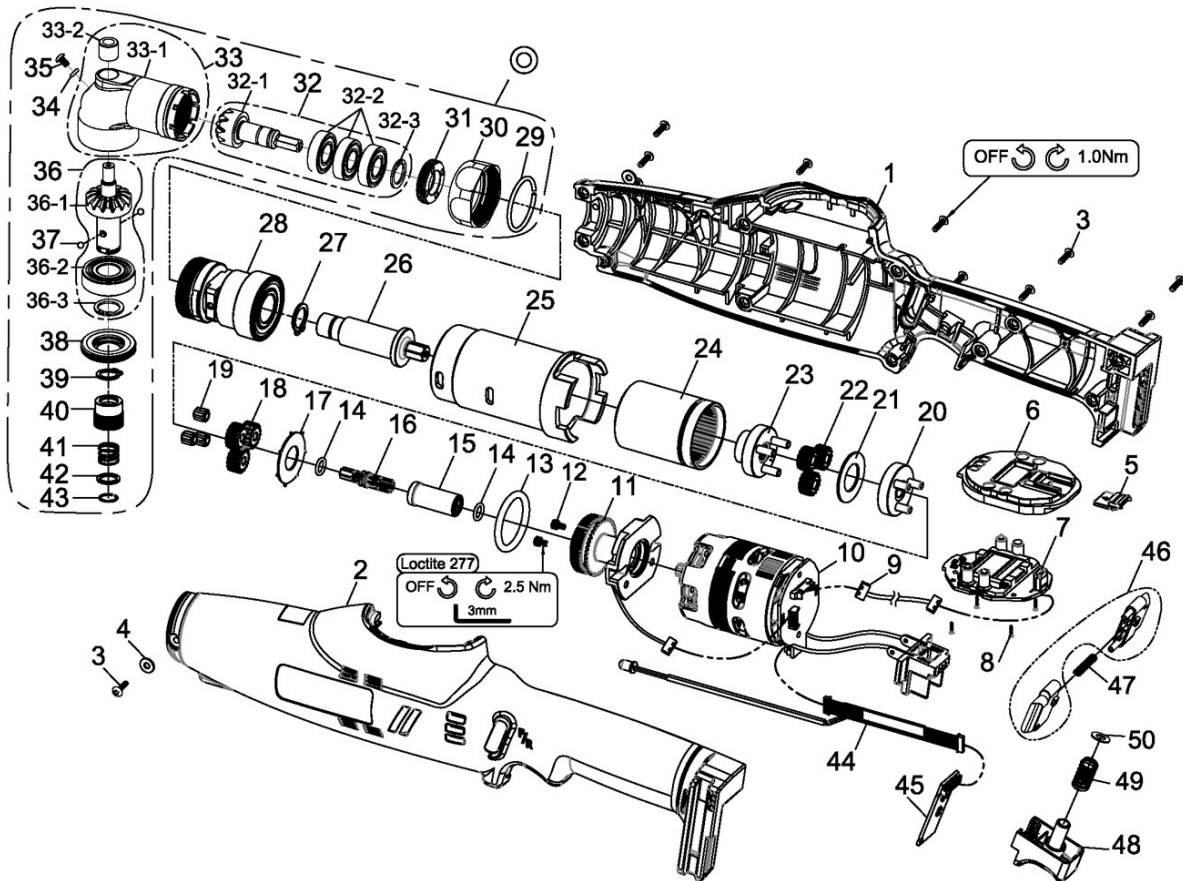

Signature Series SPT-A1625Q CORDLESS TRANSDUCERIZED TOOL

EXPLODED VIEW

PARTS LIST — FOR REFERENCE ONLY

Index Number	Part Number	Description	Qty.	Index Number	Part Number	Description	Qty.	Index Number	Part Number	Description	Qty.
1	33101-NRA	Upper Housing	1	24	32049-NRA-01	Gear Ring Assembly	1	36	32049-WRBA-H2-01	Bevel Gear Assembly	1
2	33102-NRA	Lower Housing	1	25	33251-NRA-02	Retaining Seat	1	36-1	33249-WRBA-19	Bevel Gear	1
3	000-1430C	Screw (M3 x PO.5 x 10L)	14	26	33243-NRA-01	Shaft	1	36-2	0-201033-1	Ball Bearing (6001-2RSH)	1
4	000-1531B	Washer (3.3 x 8)	2	27	000-3012	Snap Ring (STW-12)	1	36-3	0-331003	Inverted Retaining Ring (ISTW-12)	1
5	33110-NPA-02	Cover	1	28	32051-NRA-05	Connecting Holder Assembly	1	37	000-3833	Steel Ball (3)	2
6	33110-NRA-03	Cover	1	©	32042-WRBA-H2-03	Angle Housing Units	1	38	D54WR108B-2B	Lock Nut	1
7	32076-NRA-01	LCM Board Assembly	1	29	D44WR108B	Collar	1	39	000-3011	Snap Ring (STW-11)	1
8	0-151018	Screw (2.6 x 6L)	4	30	D54WR108B#BZ	Lock Nut	1	40	D42ID144A	Quick Change Holder	1
9	B86PW35	Connector Wire	1	31	D54WR108B-1B	Lock Nut	1	41	D48ID144A	Spring	1
10	32083-NRA-03	Brushless Motor w/driver	1	32	32049-WRBA-02	Main Bevel Gear Assembly	1	42	D39ID144A	Hold Spacer	1
11	32046-NRA-03	Transducer Assembly	1	32-1	33249-WRBA-16	Main Bevel Gear	1	43	D44ID144A	Anvil Collar	1
12	0-101066	Screw (M4 x 11L)	2	32-2	0-201023-1	Ball Bearing (6900ZZ)	3	44	33386-NRA-01	LED Wire Set	1
13	0-431022	O-Ring (P26)	1	32-3	0-331002	Inverted Retaining Ring (ISTW-10)	1	45	E76WR	PC Board	1
14	00-41255	O-Ring (S7)	2	33	32042-WRCA-03	Angle Housing Assembly	1	46	B09PW15-1#B1	F/R Valve (1set x 2pcs)	1
15	33242-NRA-01	Sleeve Coupling	1	33-1	33242-WRCA-05	Angle Housing	1	47	D48PW15-1	Spring	1
16	33249-NRA-04	Sun Gear	1	33-2	0-211005	Needle Bearing (BK0609)	1	48	B09PW15#B1	Trigger Assembly	1
17	D39WR	Washer	1	34	0-451019	O-Ring (2 x 1.5)	1	49	D48PW15	Spring	1
18	D49WRB-9	Planet Gear	3	35	0-121002	Screw (M3 x 5L)	1	50	C39PW15-3	Washer	1
19	000-2415	Needle Bearing (INA-K357)	3								
20	32051-WRBA-10	Gear Cage Assembly	1								
21	D39WR-8	Washer	1								
22	D49WR-9	Planet Gear	3								
23	32051-NRA-02	Gear Plate Assembly	1								