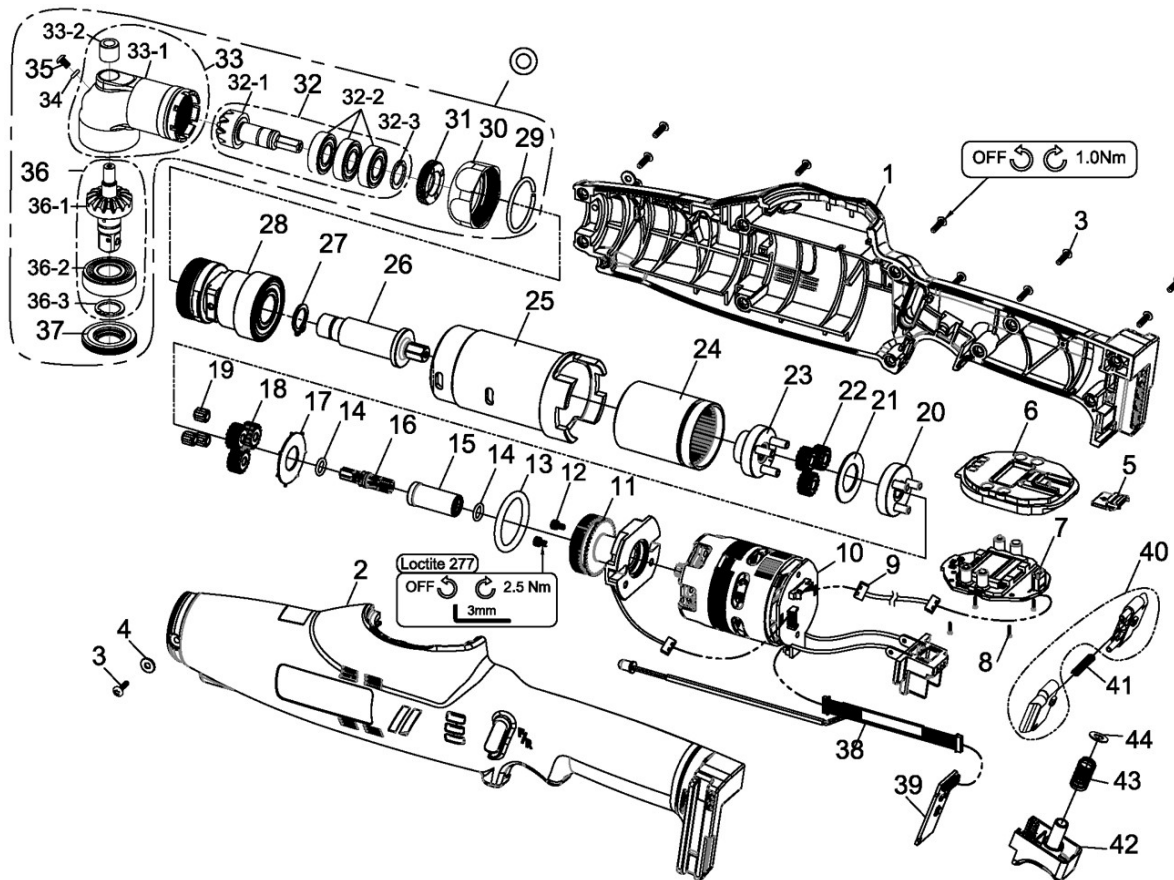

Signature Series SPT-A1038 CORDLESS TRANSDUCERIZED TOOL

EXPLODED VIEW

PARTS LIST — FOR REFERENCE ONLY

Index Number	Part Number	Description	Qty.	Index Number	Part Number	Description	Qty.	Index Number	Part Number	Description	Qty.
1	33101-NRA	Upper Housing	1	24	32049-NRA-01	Gear Ring Assembly	1	36	32049-WRBA-H2-01	Bevel Gear Assembly	1
2	33102-NRA	Lower Housing	1	25	33251-NRA-02	Retaining Seat	1	36-1	33249-WRBA-19	Bevel Gear	1
3	000-1430C	Screw (M3 x PO.5 x 10L)	14	26	33243-NRA-01	Shaft	1	36-2	0-201033-1	Ball Bearing (6001-2RSH)	1
4	000-1531B	Washer (3.3 x 8)	2	27	000-3012	Snap Ring (STW-12)	1	36-3	0-331003	Inverted Retaining Ring (ISTW-12)	1
5	33110-NPA-02	Cover	1	28	32051-NRA-05	Connecting Holder Assembly	1	37	000-3833	Steel Ball (3)	2
6	33110-NRA-03	Cover	1	©	32042-WRBA-H2-03	Angle Housing Units	1	38	D54WR108B-2B	Lock Nut	1
7	32076-NRA-01	LCM Board Assembly	1	29	D44WR108B	Collar	1	39	000-3011	Snap Ring (STW-11)	1
8	0-151018	Screw (2.6 x 6L)	4	30	D54WR108B#BZ	Lock Nut	1	40	D42ID144A	Quick Change Holder	1
9	B86PW35	Connector Wire	1	31	D54WR108B-1B	Lock Nut	1	41	D48ID144A	Spring	1
10	32083-NRA-02	Brushless Motor w/driver	1	32	32049-WRBA-02	Main Bevel Gear Assembly	1	42	D39ID144A	Hold Spacer	1
11	32046-NRA-02	Transducer Assembly	1	32-1	33249-WRBA-16	Main Bevel Gear	1	43	D44ID144A	Anvil Collar	1
12	0-101066	Screw (M4 x 11L)	2	32-2	0-201023-1	Ball Bearing(6900ZZ)	3	44	33386-NRA-01	LED Wire Set	1
13	0-431022	O-Ring (P26)	1	32-3	0-331002	Inverted Retaining Ring (ISTW-10)	1	45	E76WR	PC Board	1
14	00-41255	O-Ring (S7)	2	33	32042-WRCA-03	Angle Housing Assembly	1	46	B09PW15-1#B1	F/R Valve (1 set x 2 pcs)	1
15	33242-NRA-01	Sleeve Coupling	1	33-1	33242-WRCA-05	Angle Housing	1	47	D48PW15-1	Spring	1
16	33249-NRA-05	Sun Gear	1	33-2	0-211005	Needle Bearing (BK0609)	1	48	B09PW15#B1	Trigger Assembly	1
17	D39WR	Washer	1	34	0-451019	O-Ring (2 x 1.5)	1	49	D48PW15	Spring	1
18	33249-NRA-07	Planet Gear	3	35	0-121002	Screw (M3 x 5L)	1	50	C39PW15-3	Washer	1
19	000-2415	Needle Bearing (INA-K357)	3								
20	32051-NRA-03	Gear Cage Assembly	1								
21	D39WR-8	Washer	1								
22	D49WR-9	Planet Gear	3								
23	32051-NRA-02	Gear Plate Assembly	1								