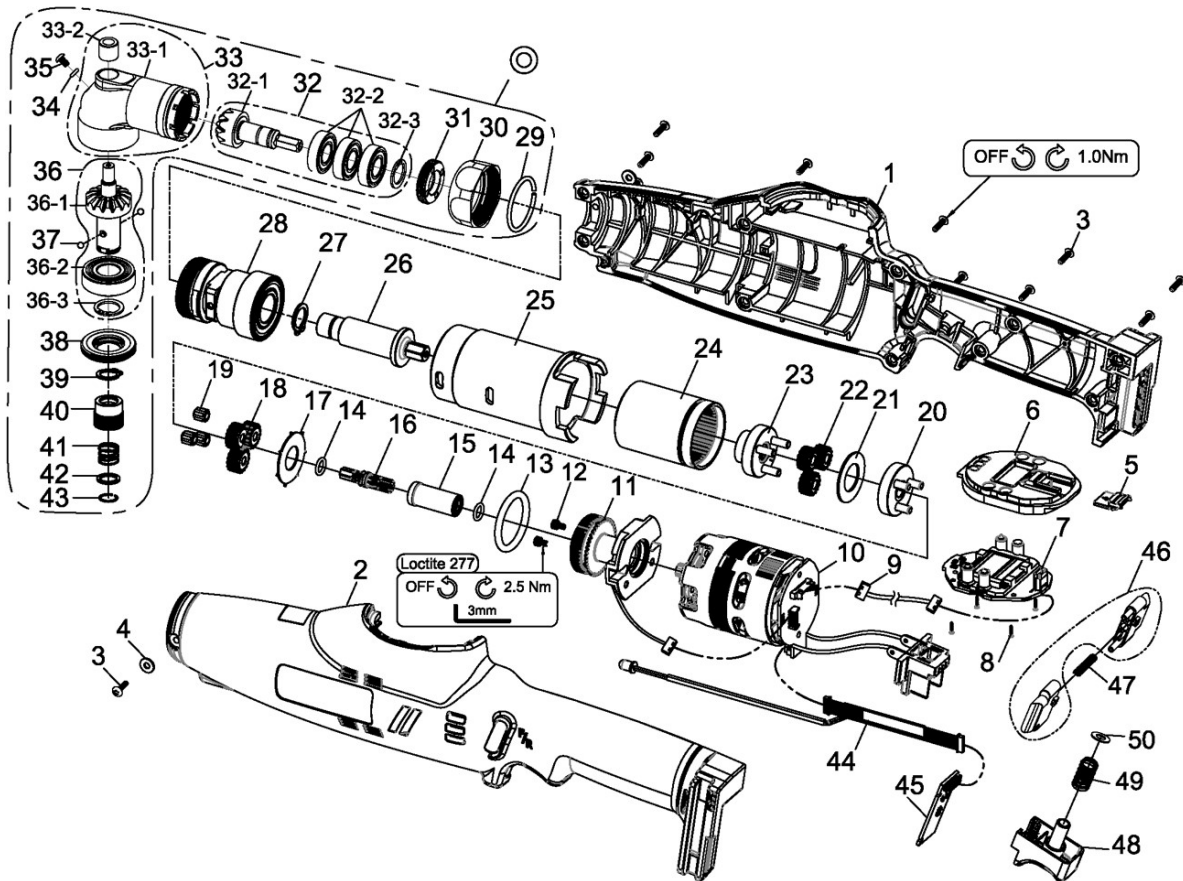

Signature Series SPT-A1025Q CORDLESS TRANSDUCERIZED TOOL

EXPLODED VIEW

PARTS LIST — FOR REFERENCE ONLY

Index Number	Part Number	Description	Qty.	Index Number	Part Number	Description	Qty.	Index Number	Part Number	Description	Qty.
1	33101-NRA	Upper Housing	1	24	32049-NRA-01	Gear Ring Assembly	1	36	32049-WRBA-H2-01	Bevel Gear Assembly	1
2	33102-NRA	Lower Housing	1	25	33251-NRA-02	Retaining Seat	1	36-1	33249-WRBA-19	Bevel Gear	1
3	000-1430C	Screw (M3 x PO.5 x 10L)	14	26	33243-NRA-01	Shaft	1	36-2	0-201033-1	Ball Bearing(6001-2RSH)	1
4	000-1531B	Washer (3.3 x 8)	2	27	000-3012	Snap Ring (STW-12)	1	36-3	0-331003	Inverted Retaining Ring (ISTW-12)	1
5	33110-NPA-02	Cover	1	28	32051-NRA-05	Connecting Holder Assembly	1	37	000-3833	Steel Ball (3)	2
6	33110-NRA-03	Cover	1	©	32042-WRBA-H2-03	Angle Housing Units	1	38	D54WR108B-2B	Lock Nut	1
7	32076-NRA-01	LCM Board Assembly	1	29	D44WR108B	Collar	1	39	000-3011	Snap Ring (STW-11)	1
8	0-151018	Screw (2.6 x 6L)	4	30	D54WR108B#BZ	Lock Nut	1	40	D42ID144A	Quick Change Holder	1
9	B86PW35	Connector Wire	1	31	D54WR108B-1B	Lock Nut	1	41	D48ID144A	Spring	1
10	32083-NRA-02	Brushless Motor w/driver	1	32	32049-WRBA-02	Main Bevel Gear Assembly	1	42	D39ID144A	Hold Spacer	1
11	32046-NRA-02	Transducer Assembly	1	32-1	33249-WRBA-16	Main Bevel Gear	1	43	D44ID144A	Anvil Collar	1
12	0-101066	Screw (M4 x 11L)	2	32-2	0-201023-1	Ball Bearing (6900ZZ)	3	44	33386-NRA-01	LED Wire Set	1
13	0-431022	O-Ring (P26)	1	32-3	0-331002	Inverted Retaining Ring (ISTW-10)	1	45	E76WR	PC Board	1
14	00-41255	O-Ring (S7)	2	33	32042-WRCA-03	Angle Housing Assembly	1	46	B09PW15-1#B1	F/R Valve (1 set x 2 pcs)	1
15	33242-NRA-01	Sleeve Coupling	1	33-1	33242-WRCA-05	Angle Housing	1	47	D48PW15-1	Spring	1
16	33249-NRA-05	Sun Gear	1	33-2	0-211005	Needle Bearing (BK0609)	1	48	B09PW15#B1	Trigger Assembly	1
17	D39WR	Washer	1	34	0-451019	O-Ring (2 x 1.5)	1	49	D48PW15	Spring	1
18	33249-NRA-07	Planet Gear	3	35	0-121002	Screw M3 x 5L	1	50	C39PW15-3	Washer	1
19	000-2415	Needle Bearing (INA-K357)	3								
20	32051-NRA-03	Gear Cage Assembly	1								
21	D39WR-8	Washer	1								
22	D49WR-9	Planet Gear	3								
23	32051-NRA-02	Gear Plate Assembly	1								