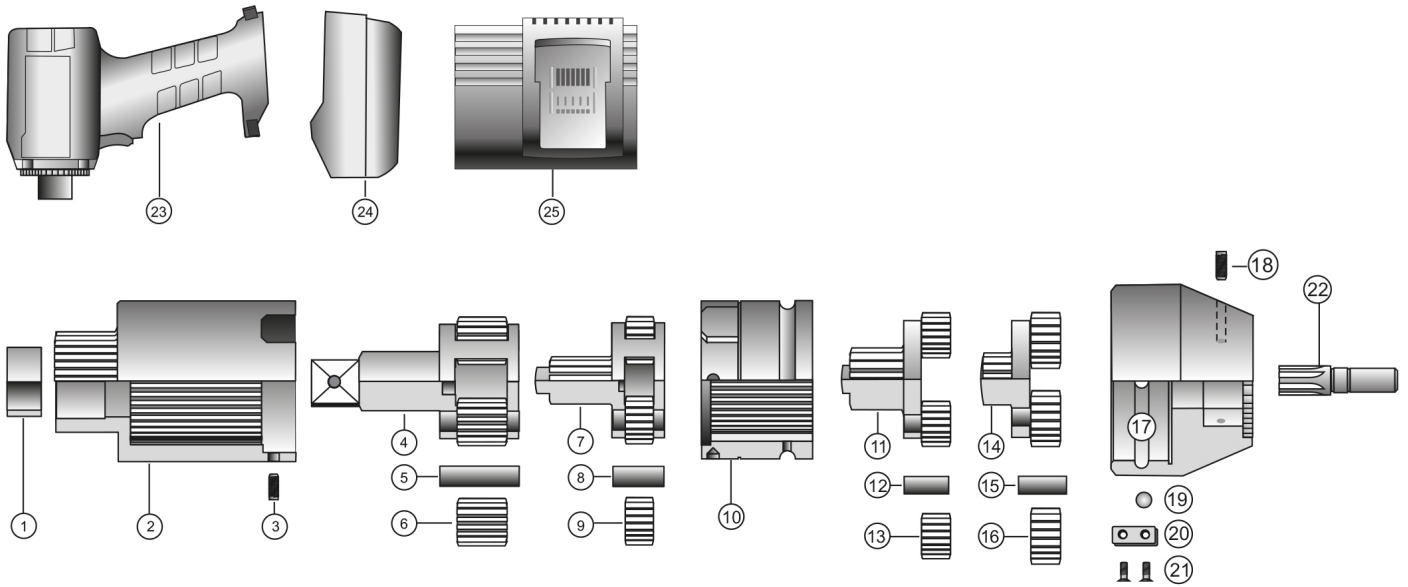

ABG4100 HT BATTERY TORQUE WRENCH

EXPLODED VIEW

PARTS LIST — FOR REFERENCE ONLY

Index Number	Part Number	Description	Qty.	Index Number	Part Number	Description	Qty.	Index Number	Part Number	Description	Qty.
	17004	(Parts available in kit only)	1	10	14514	Rotary Housing	1	19	20108	Ball RB-8 (8 mm)	26
1		Sleeve	1		17027	(Parts available in kit only)	1	20	14505	Closing Cover	1
2		Gear Housing	1	11		Gear Cage	1	21	20099	Counter Sunk Screw (M3 x 8)	2
3	20020	Stud Bolts (M6 x 10)	4	12		Bearing Pins (8 x 21.5)	3	22	13105	Motor Shaft	1
	17015	(Parts available in kit only)	1	13	10144	Planet Gears	3	23	13101	Motor EA	1
4		Gear Cage	1		17024	(Parts available in kit only)	1	24	ABG-B1852	Battery Pack	
5		Bearing Pins (12 x 45)	4	14		Gear Cage	1			Li-Ion 18 V, 5.2 Ah	2
6		Planet Gears	4	15		Bearing Pins (8 x 21.5)	3	25	ABG-C18110	Charger Station 110 VAC	1
	17033	(Parts available in kit only)	1	16	10145	Planet Gears	3		ABG-C18220	Charger Station 220 VAC	1
7		Gear Cage	1	17	14520	Bearing Flange	1				
8		Bearing Pins (10 x 30)	4	18	20299	Stud Bolts (M5 x 10)	4				
9		Planet Gears	4								