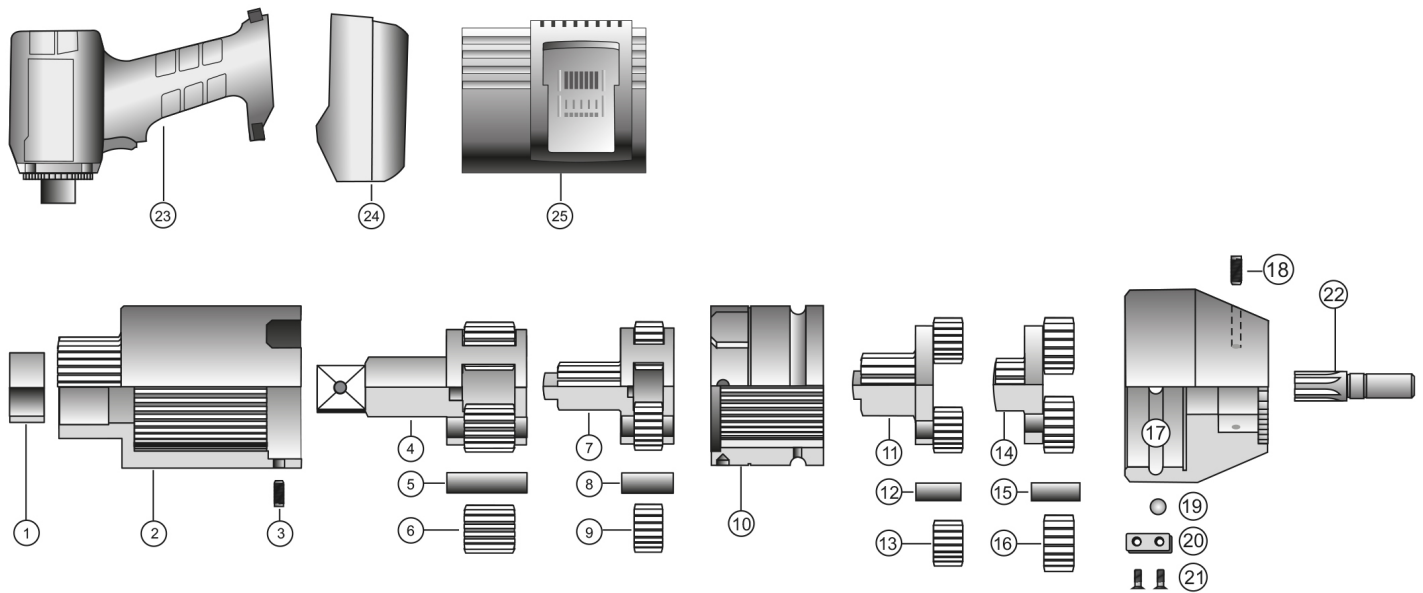

ABG3200 HT BATTERY TORQUE WRENCH

EXPLODED VIEW

PARTS LIST — FOR REFERENCE ONLY

Index Number	Part Number	Description	Qty.	Index Number	Part Number	Description	Qty.	Index Number	Part Number	Description	Qty.
	17005	(Parts available in kit only)	1	10	14514	Rotary Housing	1	19	20108	Ball RB-8 (8 mm)	26
1		Sleeve	1		17027	(Parts available in kit only)	1	20	14505	Closing Cover	1
2		Gear Housing	1	11		Gear Cage	1	21	20099	Counter Sunk Screw (M3 x 8)	2
3	20020	Stud Bolts (M6 x 10)	4	12		Bearing Pins (8 x 21.5)	3	22	13106	Motor Shaft	1
	17014	(Parts available in kit only)	1	13	10144	Planet Gears	3	23	13101	Motor EA	1
4		Gear Cage	1		17032	(Parts available in kit only)	1	24	ABG-B1852	Battery Pack	
5		Bearing Pins (6 x 45)	4	14		Gear Cage	1			Li-Ion 18 V, 5.2 Ah	2
6		Planet Gears	4	15		Bearing Pins (8 x 21.5)	3	25	ABG-C18110	Charger Station 110 VAC	1
	17033	(Parts available in kit only)	1	16	10143	Planet Gears	3		ABG-C18220	Charger Station 220 VAC	1
7		Gear Cage	1	17	14520	Bearing Flange	1				
8		Bearing Pins (10 x 30)	4	18	20299	Stud Bolts	4				
9		Planet Gears	4								