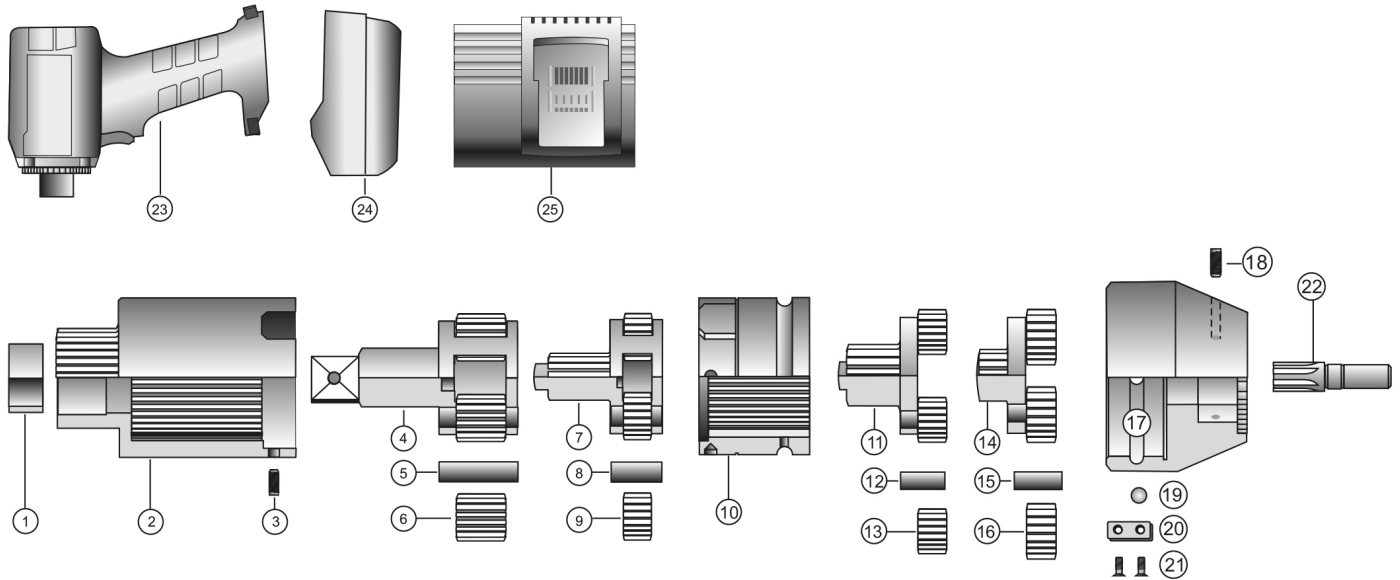

ABG2800 HT BATTERY TORQUE WRENCH

EXPLODED VIEW

PARTS LIST — FOR REFERENCE ONLY

Index Number	Part Number	Description	Qty.	Index Number	Part Number	Description	Qty.	Index Number	Part Number	Description	Qty.
	17003	(Parts available in kit only)	1	10	14511	Rotary Housing	1	19	20108	Ball RB-8 (8 mm)	26
1		Sleeve	1		17027	(Parts available in kit only)	1	20	14505	Closing Cover	1
2		Gear Housing	1	11		Gear Cage	1	21	20099	Counter Sunk Screw (M3 x 8)	2
3	20020	Stud Bolts (M6 x 10)	4	12		Bearing Pins (8 x 21.5)	3	22	13106	Motor Shaft	1
	17013	(Parts available in kit only)	1	13	10144	Planet Gears	3	23	13101	Motor EA	1
4		Gear Cage	1		17032	(Parts available in kit only)	1	24	ABG-B1852	Battery Pack	
5		Bearing Pins (10 x 45.5)	4	14		Gear Cage	1			Li-Ion 18 V, 5.2 Ah	2
6		Planet Gears	4	15		Bearing Pins (8 x 21.5)	3	25	ABG-C18110	Charger Station 110 VAC	1
	17034	(Parts available in kit only)	1	16	10143	Planet Gears	3		ABG-C18220	Charger Station 220 VAC	1
7		Gear Cage	1	17	14520	Bearing Flange	1				
8		Bearing Pins (10 x 30)	4	18	20299	Stud Bolts (M5 x 10)	4				
9		Planet Gears	4								