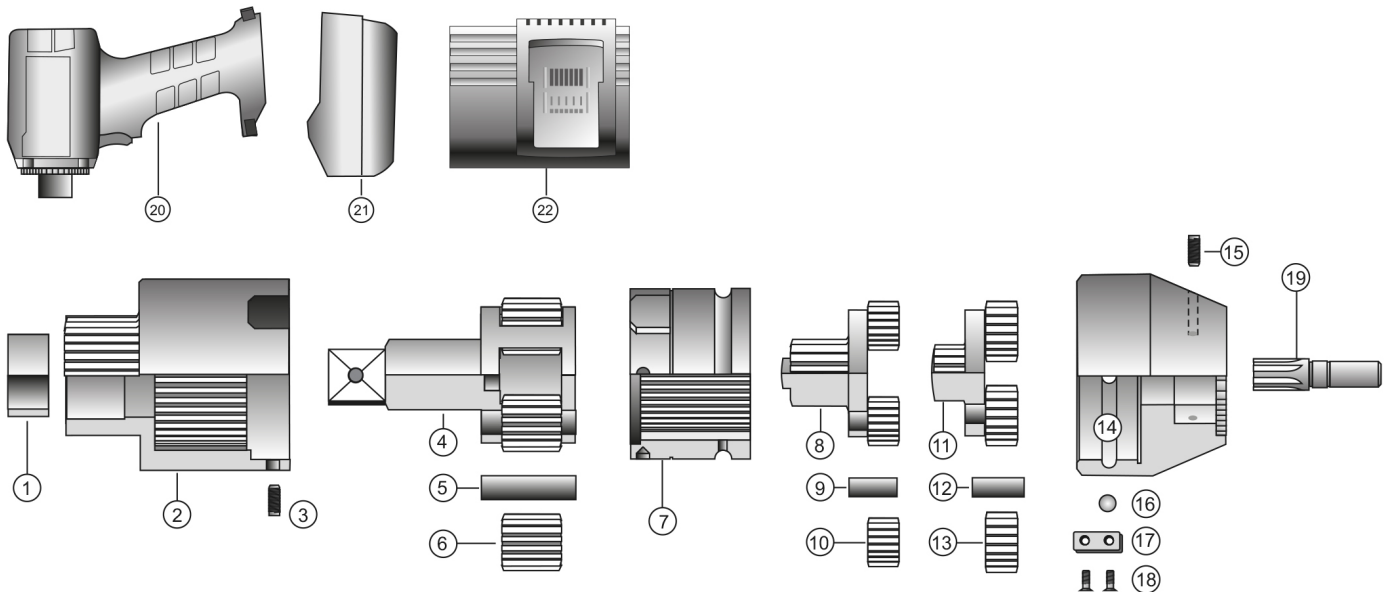

ABG1400 HT BATTERY TORQUE WRENCH

EXPLODED VIEW

PARTS LIST — FOR REFERENCE ONLY

Index Number	Part Number	Description	Qty.	Index Number	Part Number	Description	Qty.	Index Number	Part Number	Description	Qty.
	17001	(Parts available in kit only)	1		17021	(Parts available in kit only)	1	15	20299	Stud Bolts (M5 x 10)	4
1		Sleeve	1	8		Gear Cage	1	16	20108	Ball RB-8 (8 mm)	26
2		Gear Housing	1	9		Bearing Pins (8 x 21.5)	3	17	14505	Closing Cover	1
3	20020	Stud Bolts (M6 x 10)	4	10	10143	Planet Gears	3	18	20099	Counter Sunk Screw (M3 x 8)	2
	17011	(Parts available in kit only)	1		17023	(Parts available in kit only)	1	19	13105	Motor Shaft	1
4		Gear Cage	1	11		Gear Cage	1	20	13101	Motor EA	1
5		Bearing Pins (10 x 30)	4	12		Bearing Pins (8 x 21.5)	3	21	ABG-B1852	Battery Pack Li-Ion 18 V, 5.2 Ah	2
6		Planet Gears	4	13	10145	Planet Gears	3	22	ABG-C18110	Charger Station 110 VAC	1
7	14511	Rotary Housing	1	14	14520	Bearing Flange	1		ABG-C18220	Charger Station 220 VAC	1